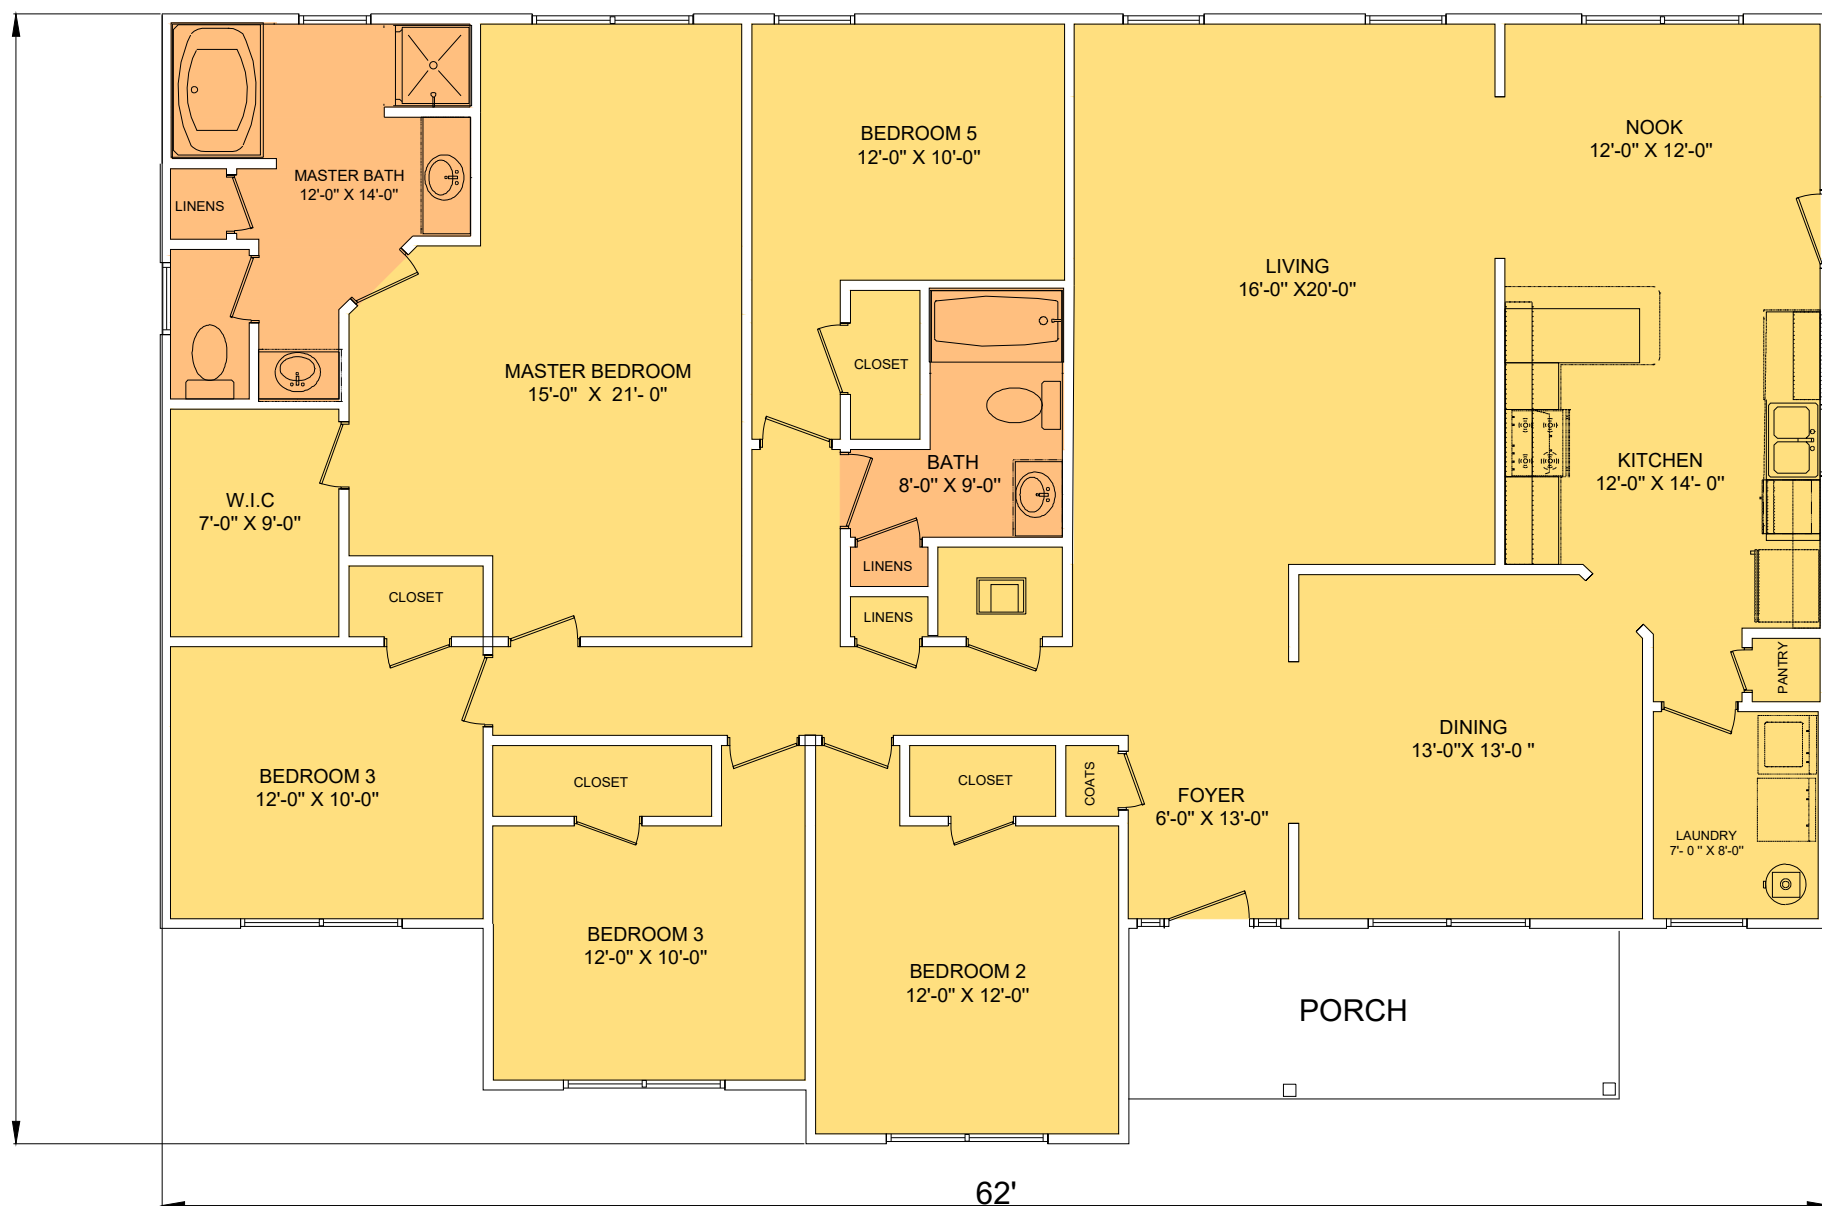

Branford V

2384 SF, 5 Bedrooms, 2 Baths

Square Footage	
Total	2384
Heated Area	2276
Porches	108

Spacious Master Bedroom
Luxury Master Bath / Large
Living Room and Dining Room
Utility Room / Open Kitchen with
Breakfast Area / Spacious
Family Room