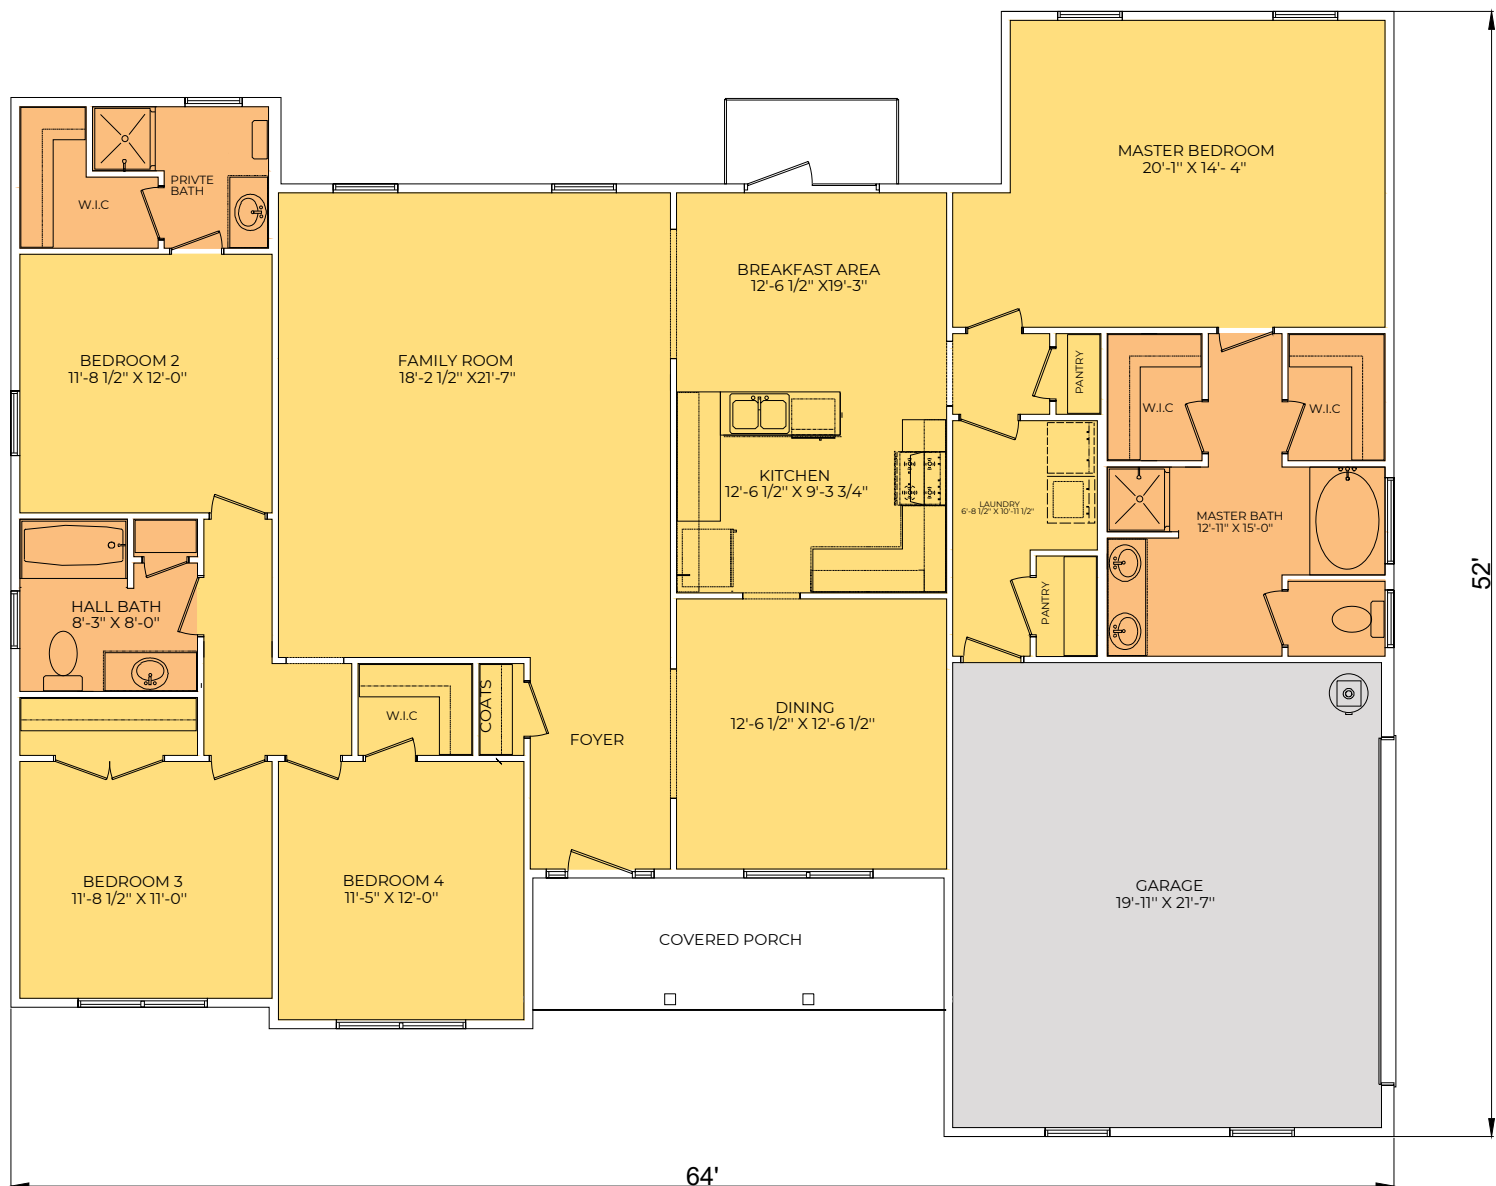

## Madison

2761 SF, 4 Bedrooms, 3 Baths

### Square Footage

Total	2761
Heated Area	2194
Porches	116
Garage	451

Classic Design / Spacious Master Bedroom with Luxury Master Bath and His and Hers Walk in Closet / Foyer opening into Large Dining and Living Room / 2 Car Garage with Large Utility Room