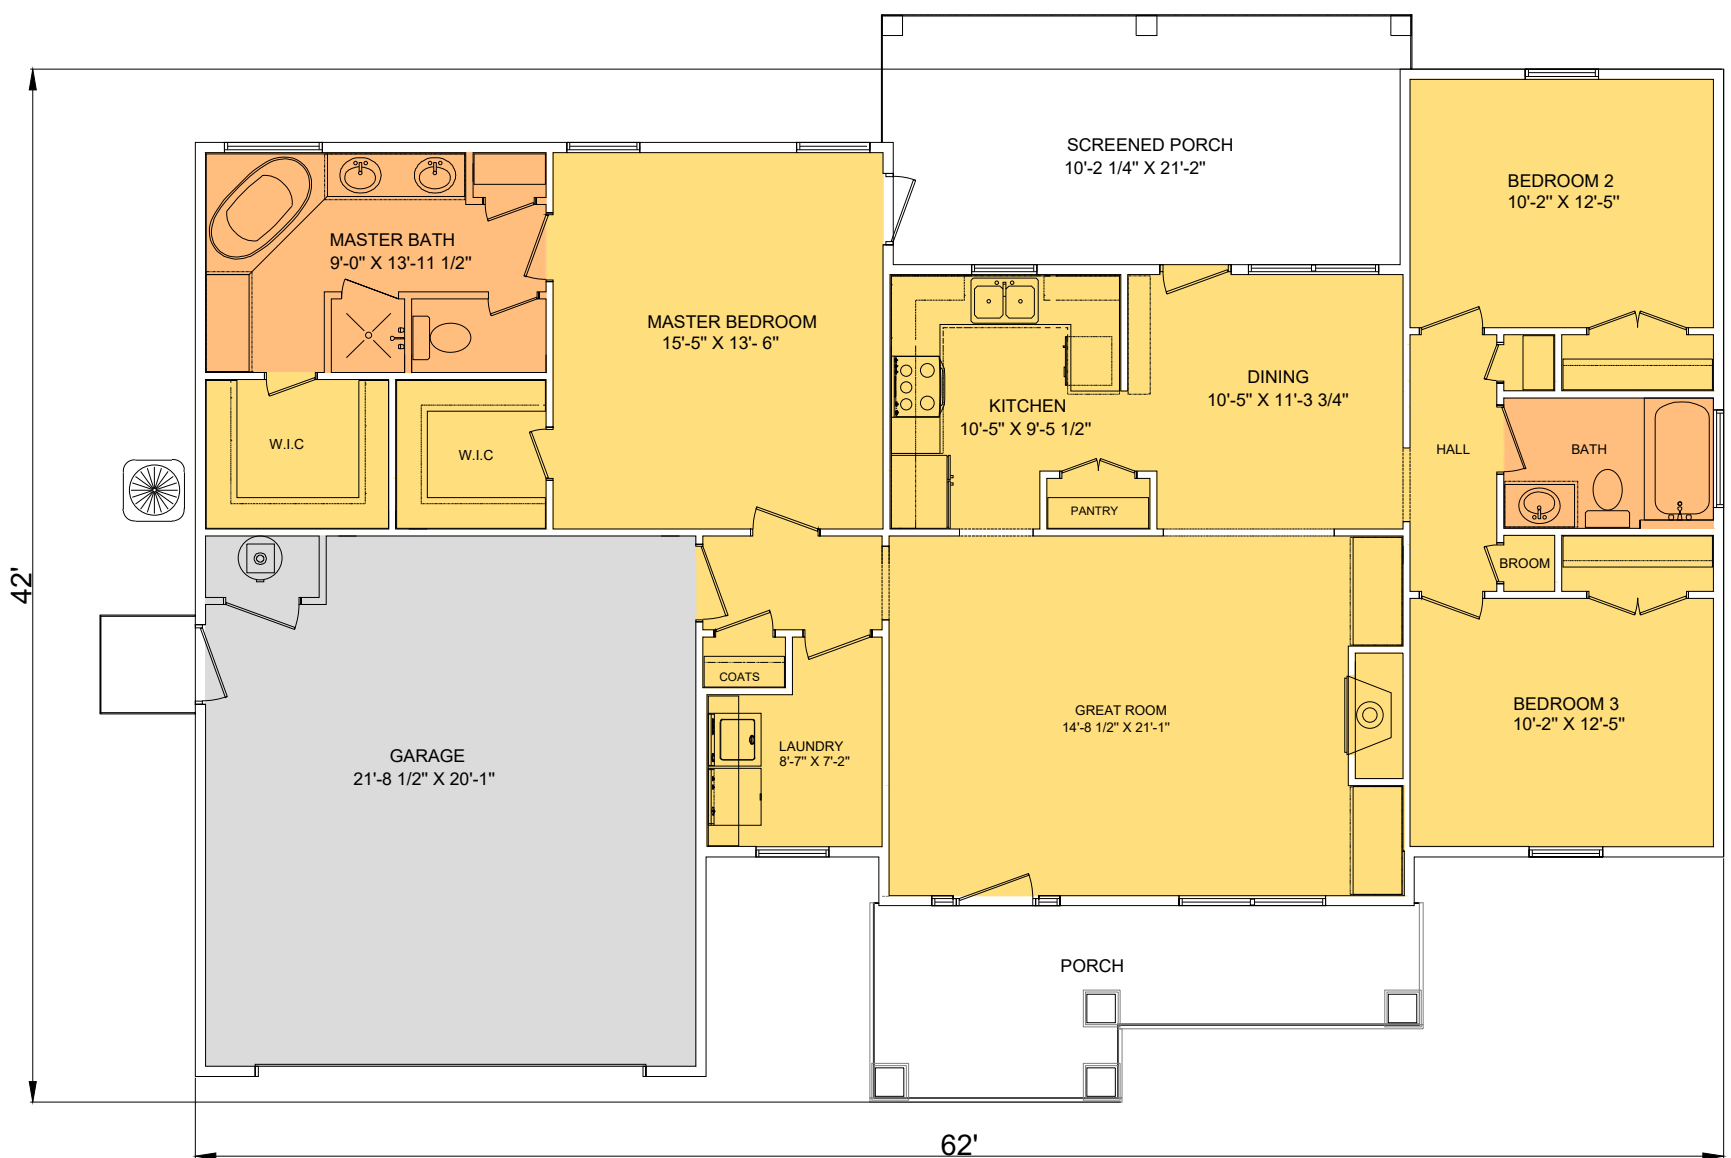

QUALITY FAMILY HOMES, LLC
DESIGN | BUILD | LIVE

Graceville

2341 SF, 3 Bedrooms, 2 Baths

Square Footage	
Total	2341
Heated Area	1525
Porches	360
Garage	456

Inviting Front Porch and Extra Large Back Porch / Spacious Master Bedroom with Luxury Bath and His and Hers Walk in Closets
Open Floor Plan / Gourmet Kitchen / Large Great Room with Optional Fireplace

All drawings are conceptual renderings, home dimensions may vary and show options not included in base price.