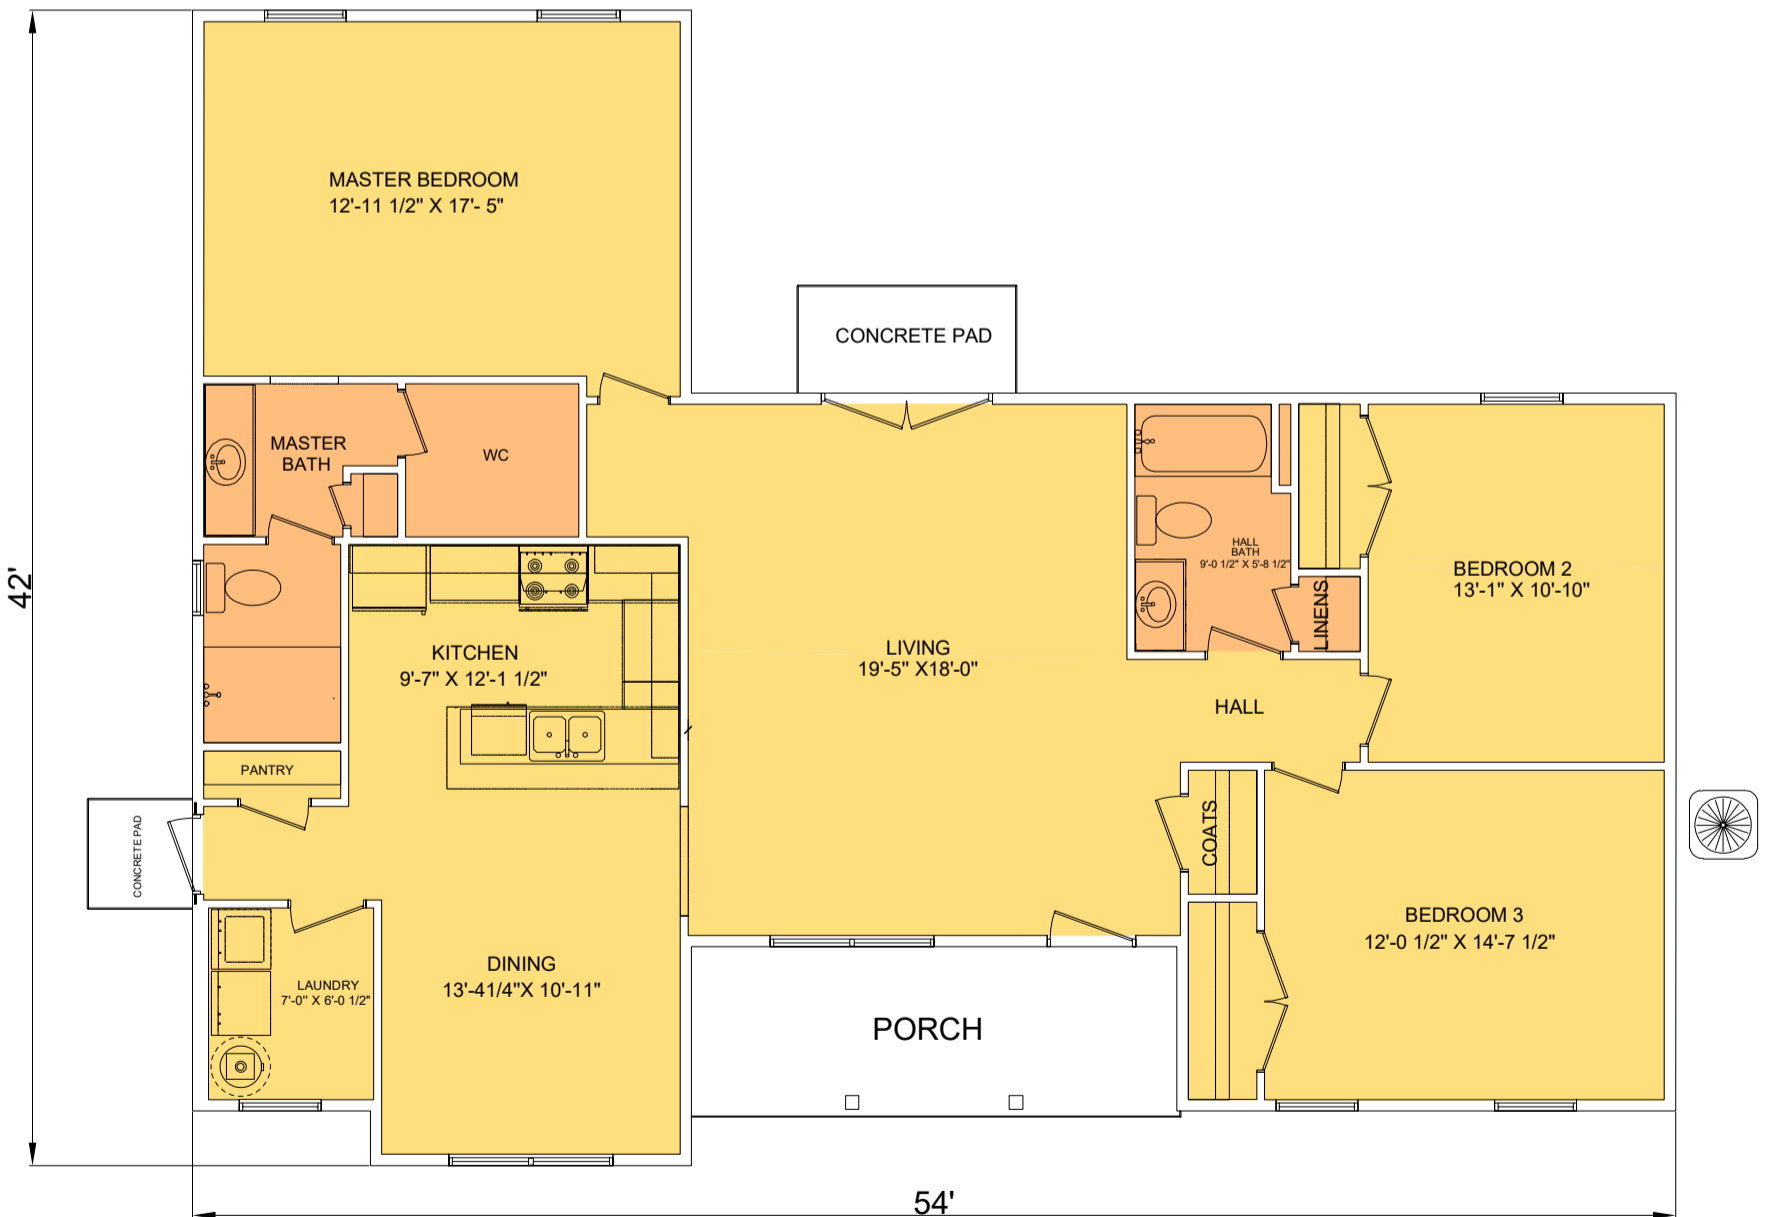

# Yulee

1679 SF, 3 Bedrooms, 2 Baths

Square Footage	
Total	1679
Heated Area	1575
Porches	106

Large Master Bedroom with Walk in Closet / Double Vanity in Master Bath  
Separate Tub and Shower in Master Bath / Spacious Great Room / Split Plan  
Kitchen with Bar Counter Top

All drawings are conceptual renderings, home dimensions may vary and show options not included in base price.