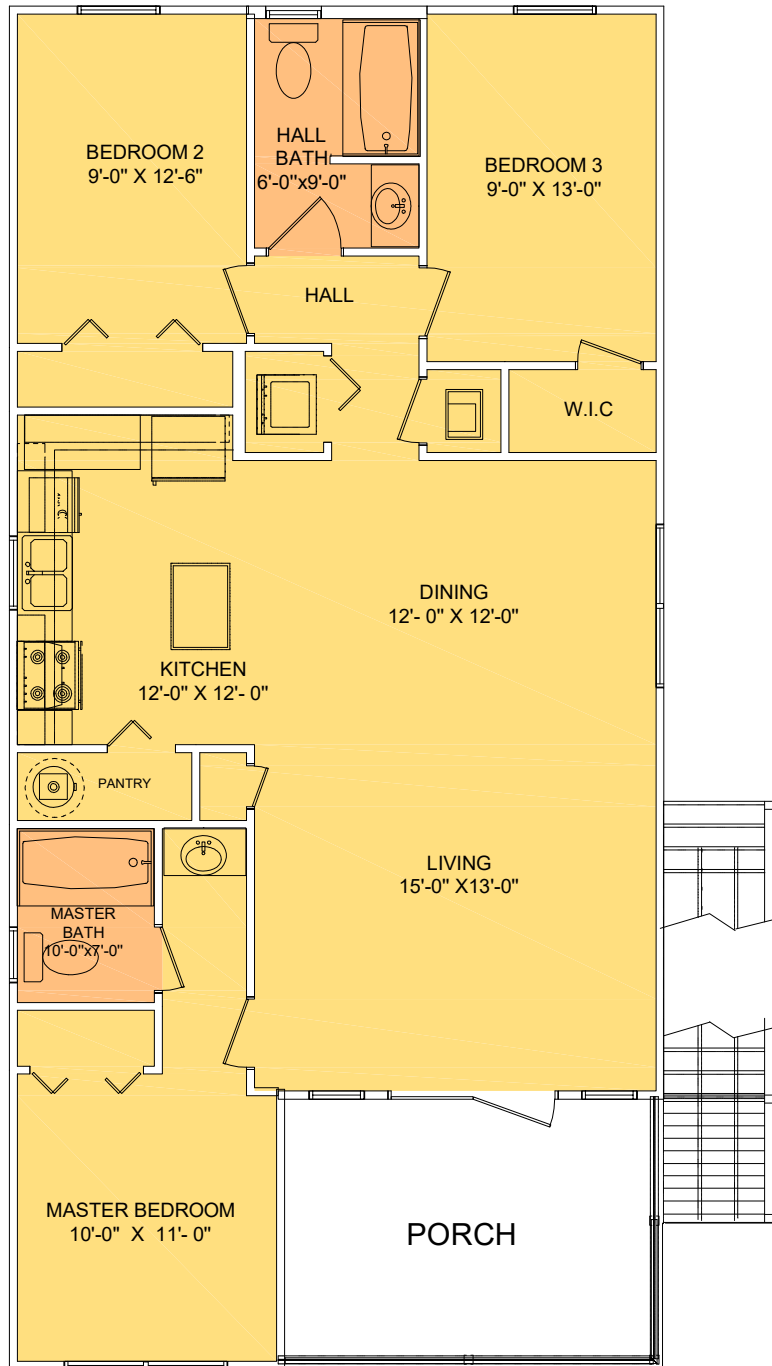

## Carrabelle

1200 SF, 3 Bedrooms, 2 Baths

| Square Footage |      |
|----------------|------|
| Total          | 1200 |
| Heated Area    | 1060 |
| Porches        | 140  |

Piling Vacation Home / Large Kitchen with Optional Island / Vaulted Floor Plan Split Plan Spacious Master Bedroom Large Porch