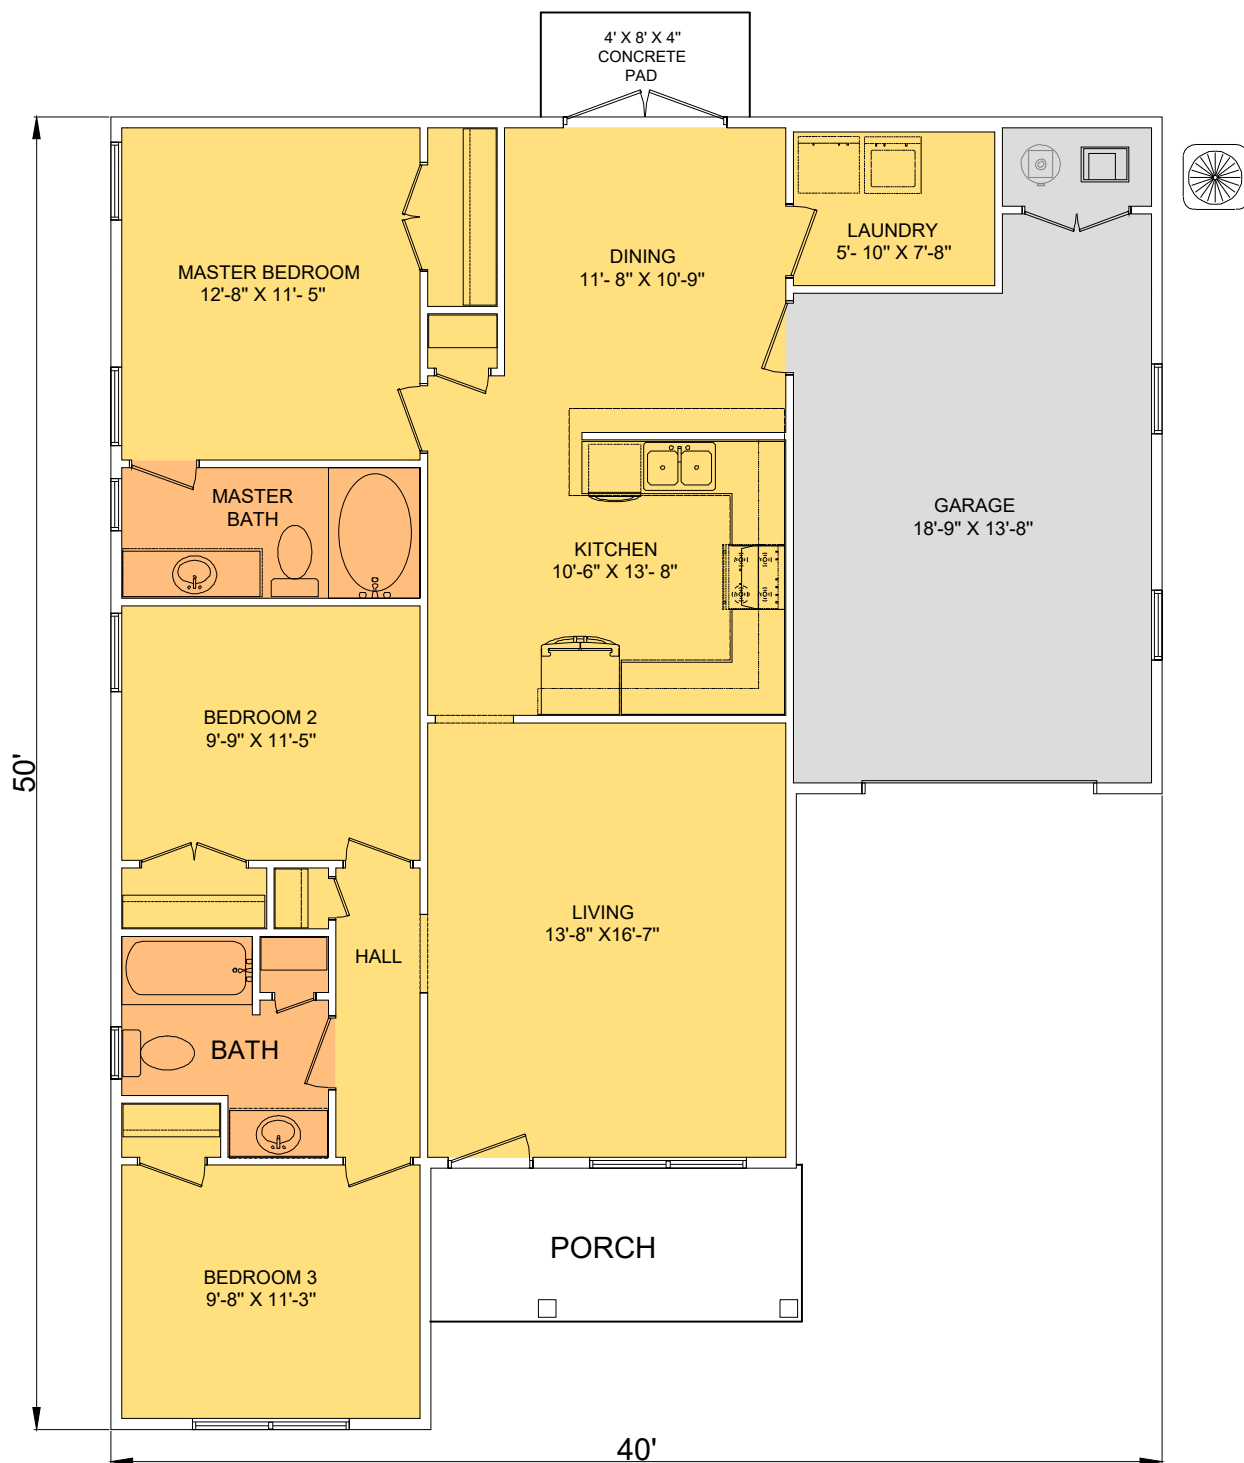

Auburndale

1610 SF, 3 Bedrooms, 2 Baths

| Square Footage | |
|----------------|------|
| Total | 1610 |
| Heated Area | 1212 |
| Porches | 84 |
| Garage | 314 |

Vaulted Ceilings in Living Room and Master Bedroom / 1 Car Garage / Large Kitchen open to Dining Room and Dining Area / Large Utility Room / Spacious Living Room / Welcoming Front Porch