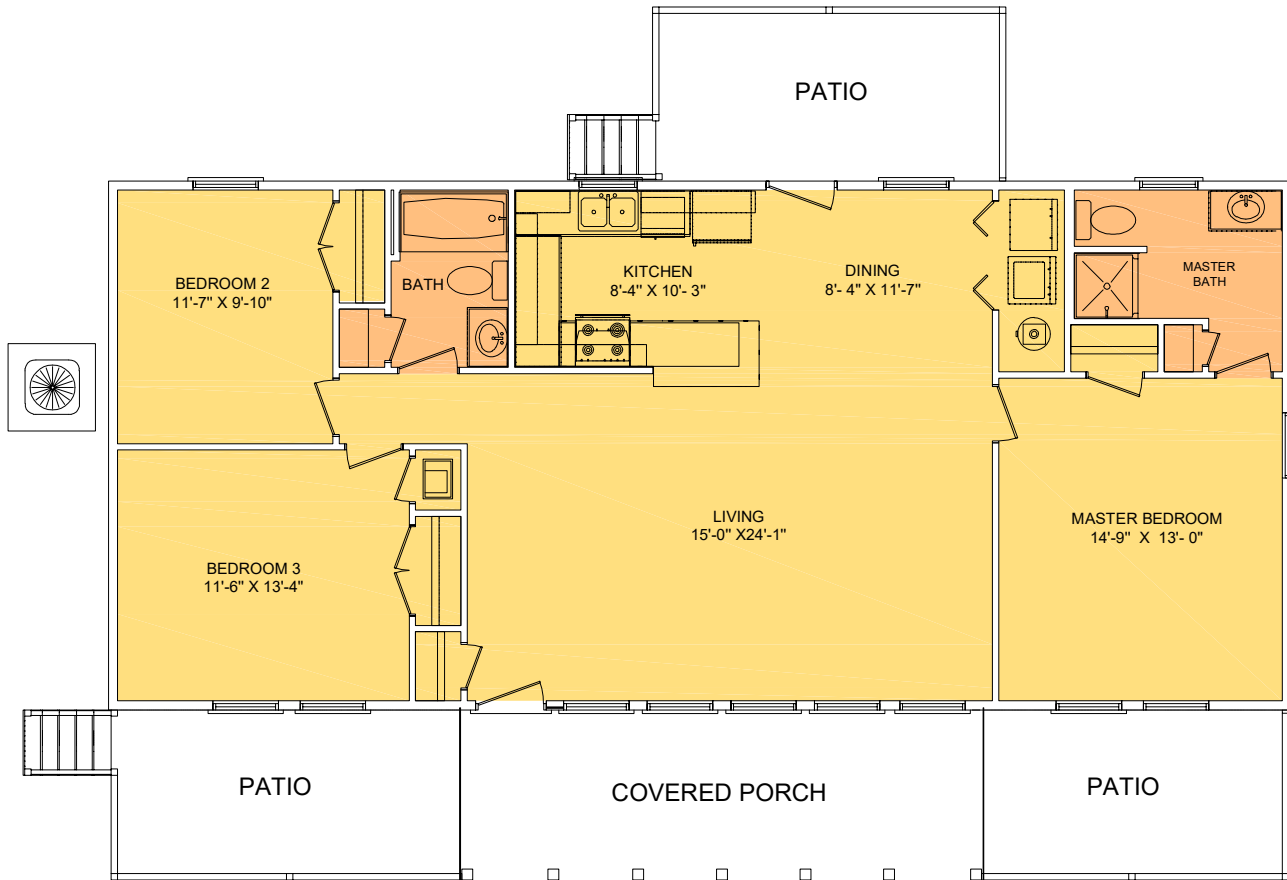

Sapello

1488 SF, 3 Bedrooms, 2 Baths

Square Footage	
Total	1488
Heated Area	1296
Porches	192

Piling Vacation Home / Galley Kitchen with Bar Extension /
Open Floor Plan
Split Plan / Large Master Bedroom / Covered Porch for
Great Views / Decks for Sun Bathing