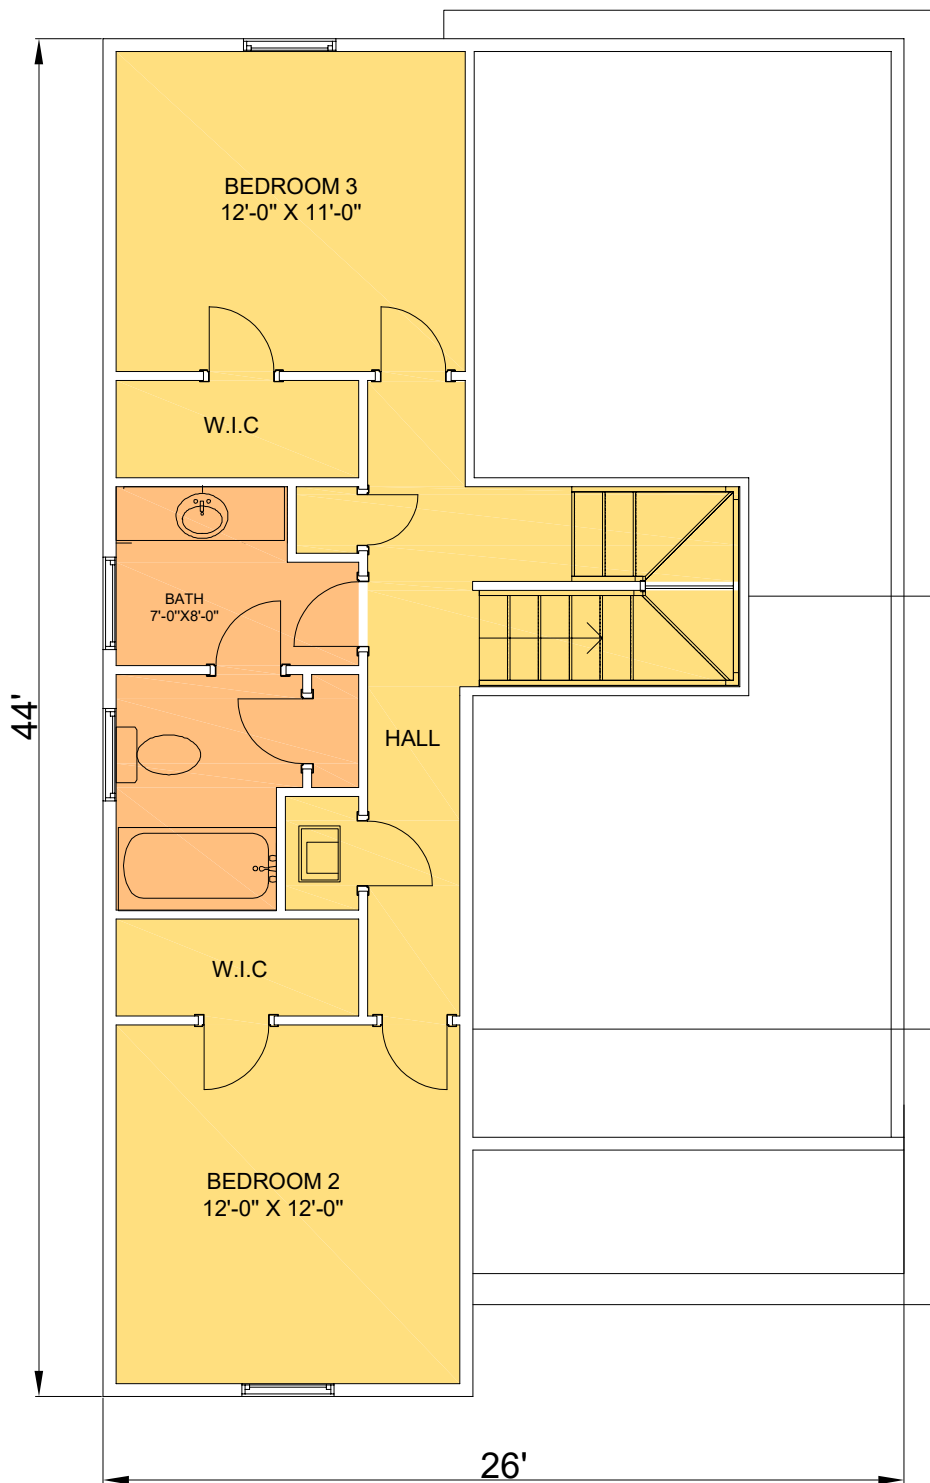

## Mandarin 3

1676 SF, 3 Bedrooms, 2 Baths

Square Footage	
Total	1676
Heated Area	1620
Porches	56

Large downstairs Master Bedroom with His and Hers Closets / 2 bedrooms upstairs  
Foyer opening into Spacious Dining and Living Room  
Welcoming Front Porch / Perfect for Narrow Lots Large