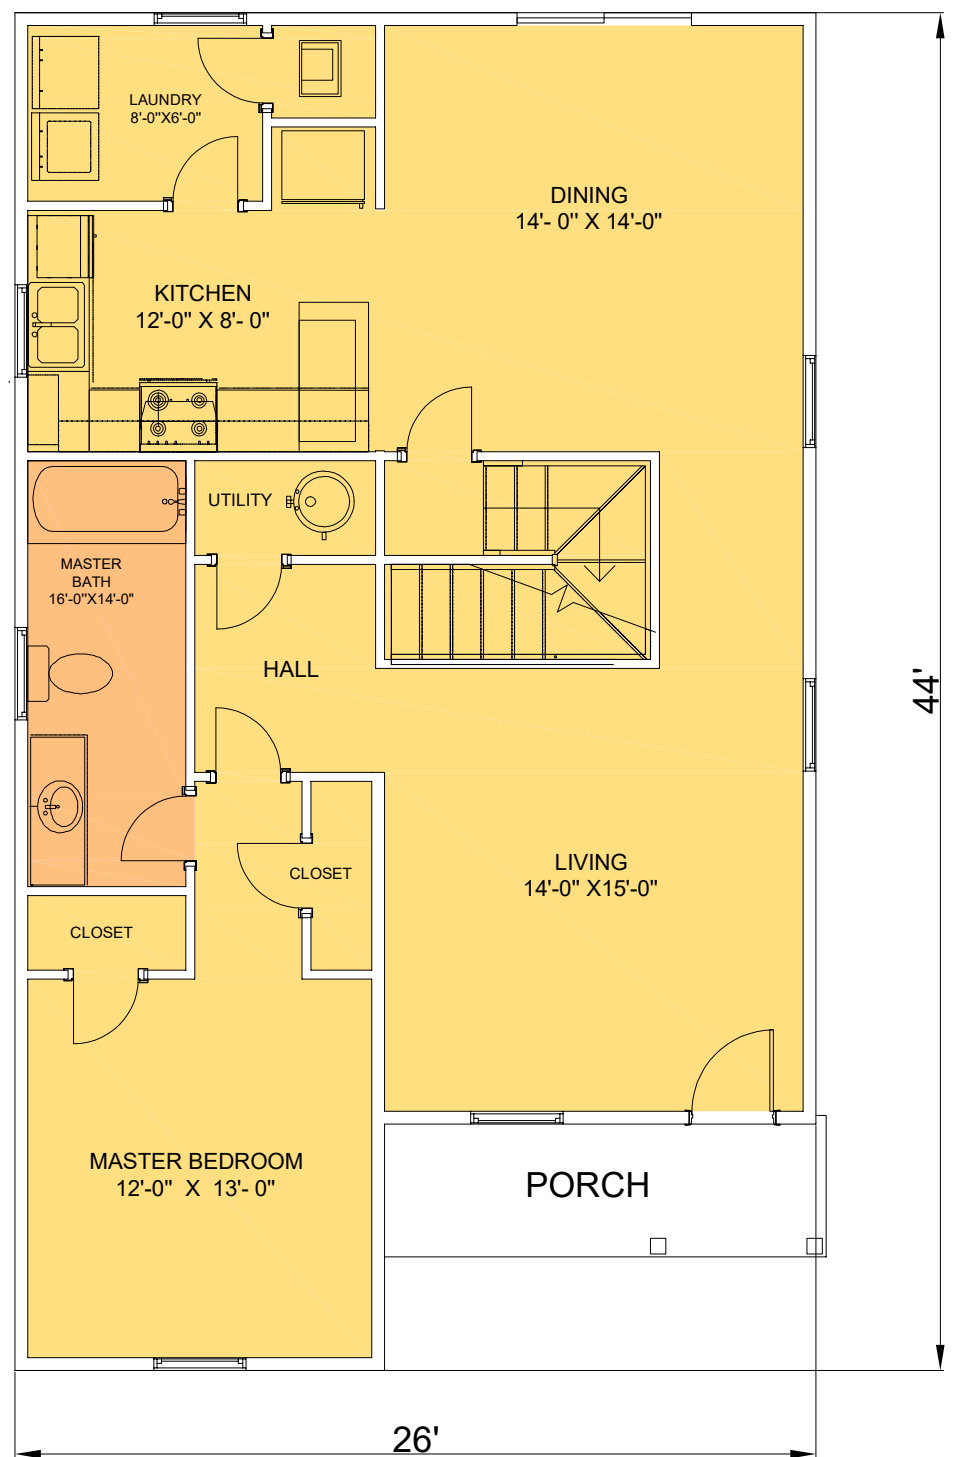

## Mandarin 3

1676 SF, 3 Bedrooms, 2 Baths

Square Footage	
Total	1676
Heated Area	1620
Porches	56

Large downstairs Master Bedroom with His and Hers Closets / 2 bedrooms upstairs  
Foyer opening into Spacious Dining and Living Room  
Welcoming Front Porch / Perfect for Narrow Lots Large