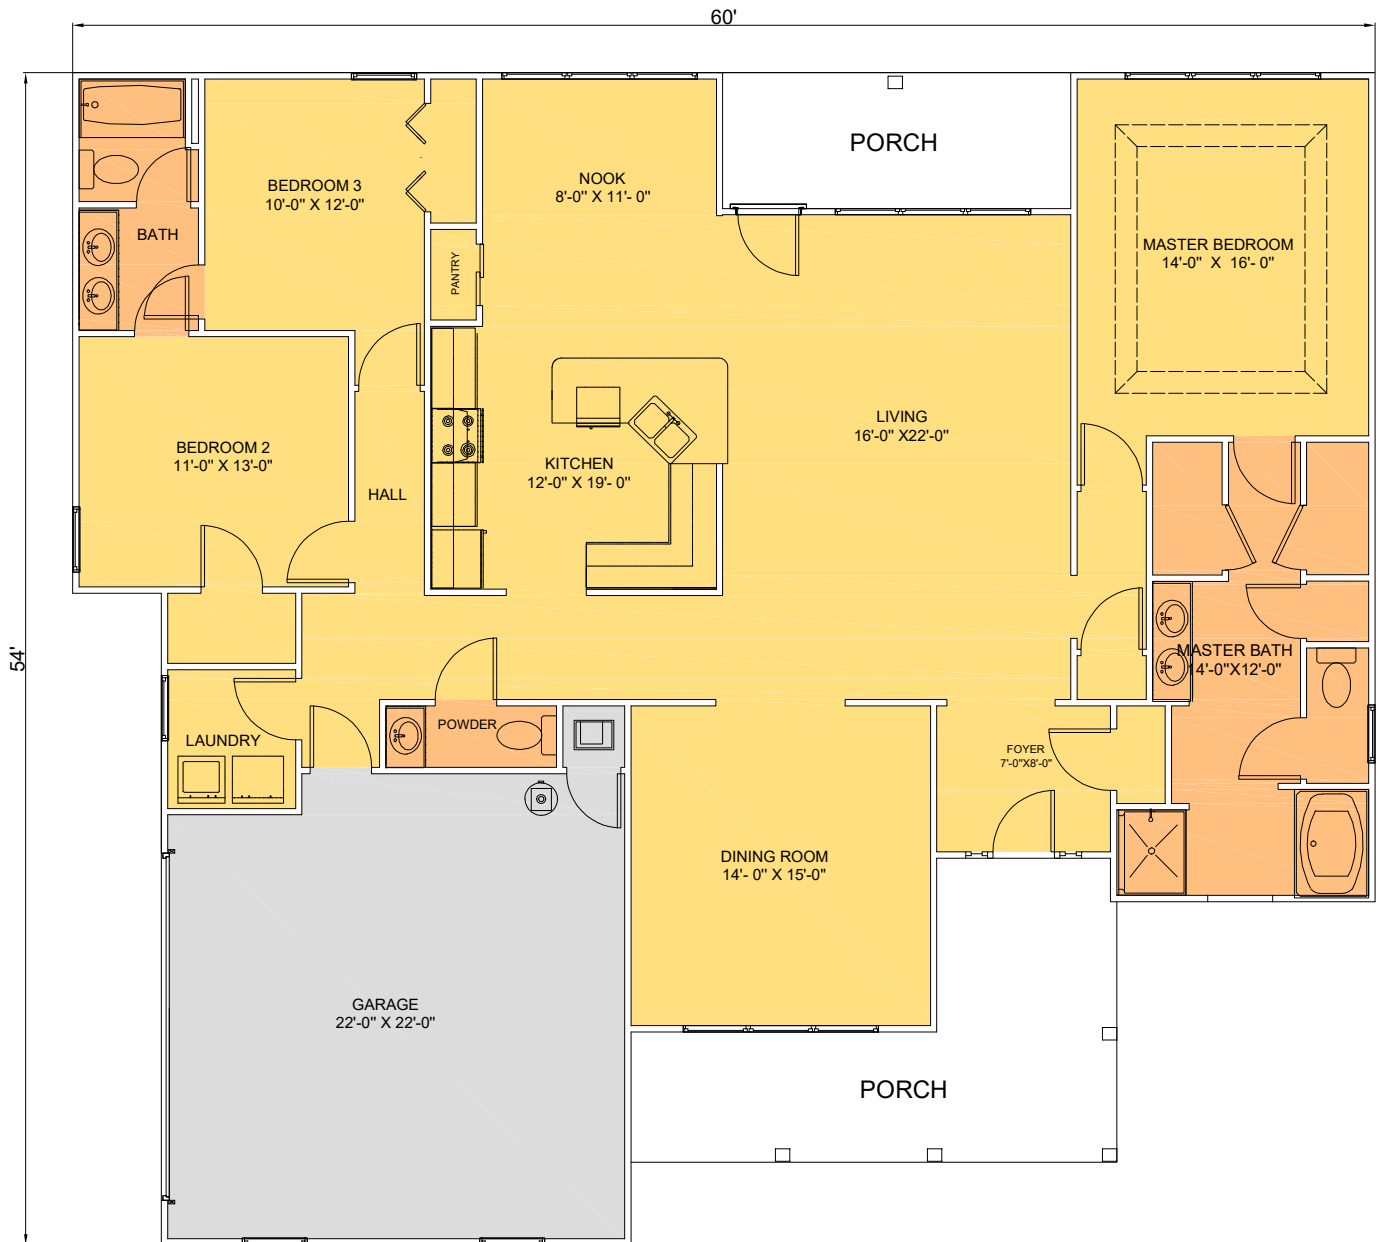

QUALITY FAMILY HOMES, LLC
DESIGN | BUILD | LIVE

Cordele

2853 SF, 3 Bedrooms, 2.5 Baths

Square Footage	
Total	2853
Heated Area	2076
Porches	298
Garage	473

Welcoming Front Porch / Large Master Bed and Bath / Tray in Master and Dining Room / Large Garage