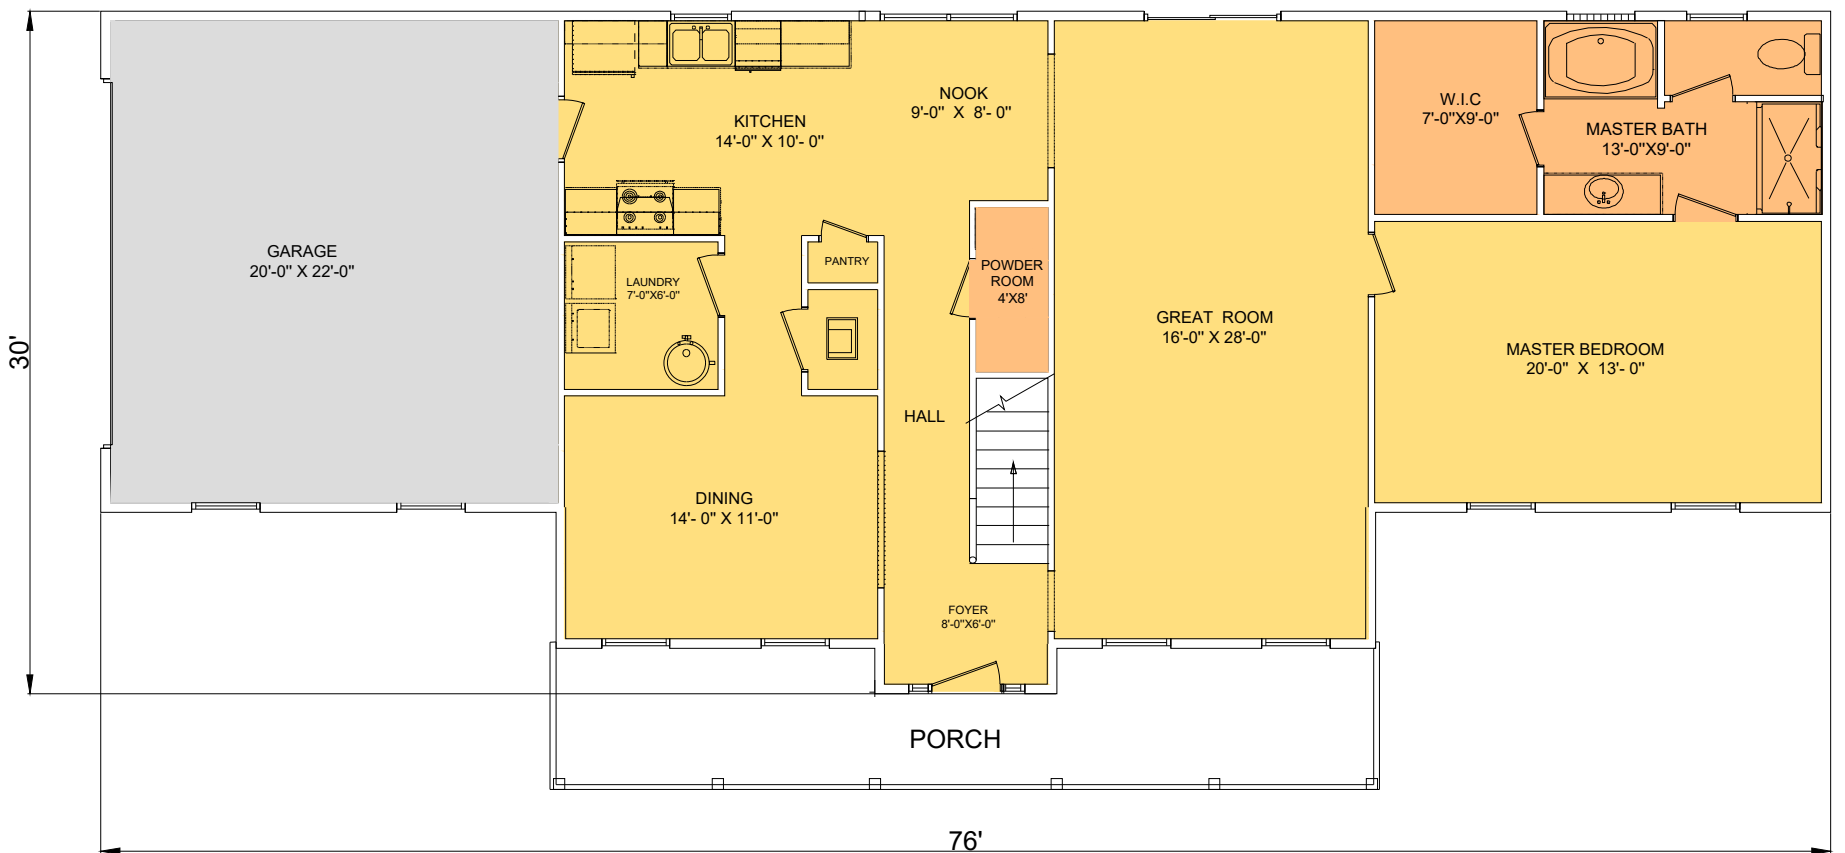

Newnan Grand B
3128 SF, 5 Bedrooms, 3.5 Baths

Square Footage	
Total	3128
Heated Area	2488
Porches	440
Garage	200

Large Front Porch / Spacious Great Room / Large Down Stairs Master Suite / Glamour Bath with Tub and Shower in Master Bath / 1/2 Bath Down Stairs / w Bedrooms 2 Baths Upstairs / 2 Car Garage