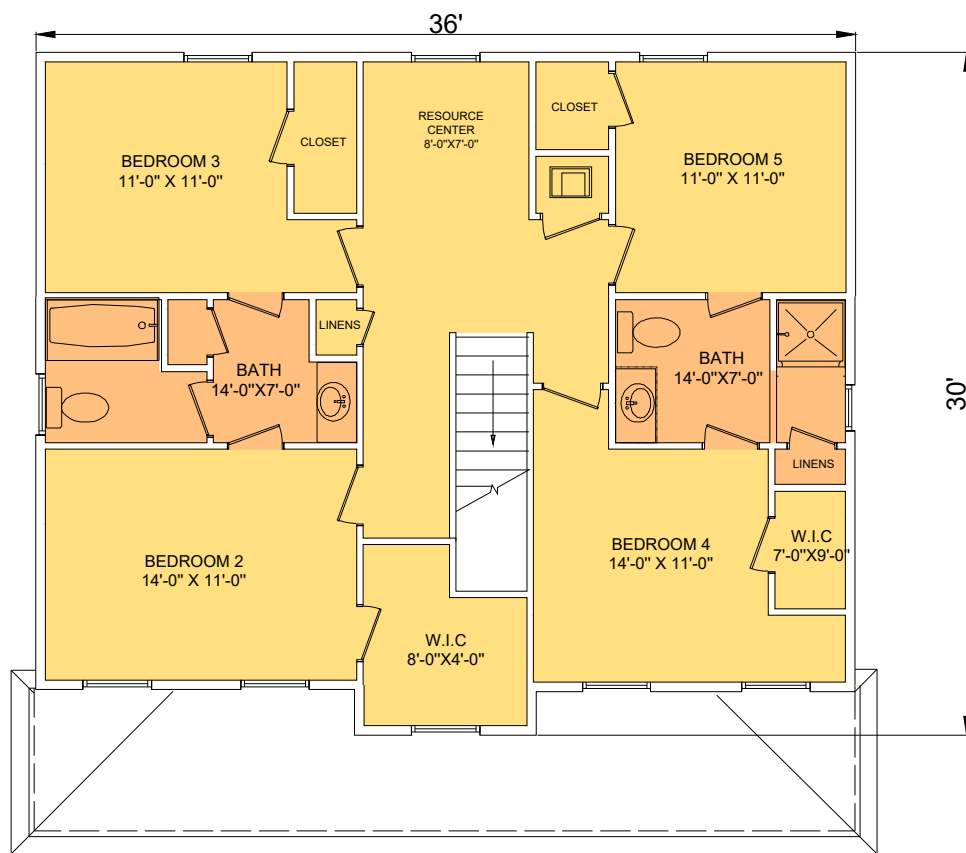

Newnan Grand B
3128 SF, 5 Bedrooms, 3.5 Baths

Square Footage	
Total	3128
Heated Area	2488
Porches	440
Garage	200

Large Front Porch / Spacious Great Room / Large Down Stairs Master Suite / Glamour Bath with Tub and Shower in Master Bath / 1/2 Bath Down Stairs / w Bedrooms 2 Baths Upstairs / 2 Car Garage