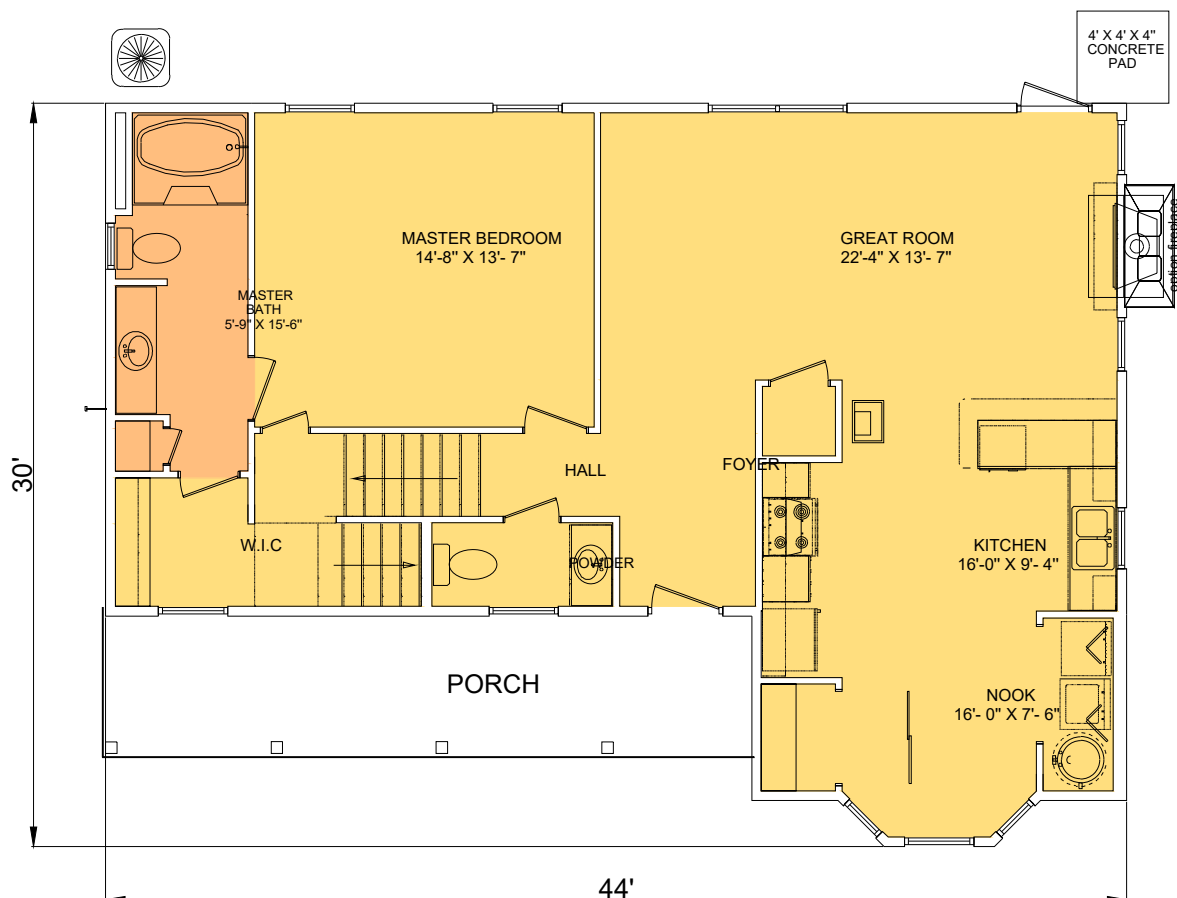

## Middleburg

2228 SF, 4 Bedrooms, 2.5 Baths

Square Footage	
Total	2228
Heated Area	2060
Porches	168

Spacious Master Bedroom with  
Walk in Closet / Large Front  
Porch / Resource Center Upstairs  
1/2 Bath for your Guests / Large  
Kitchen with Nook

All drawings are conceptual renderings, home dimensions may vary and show options not included in base price.