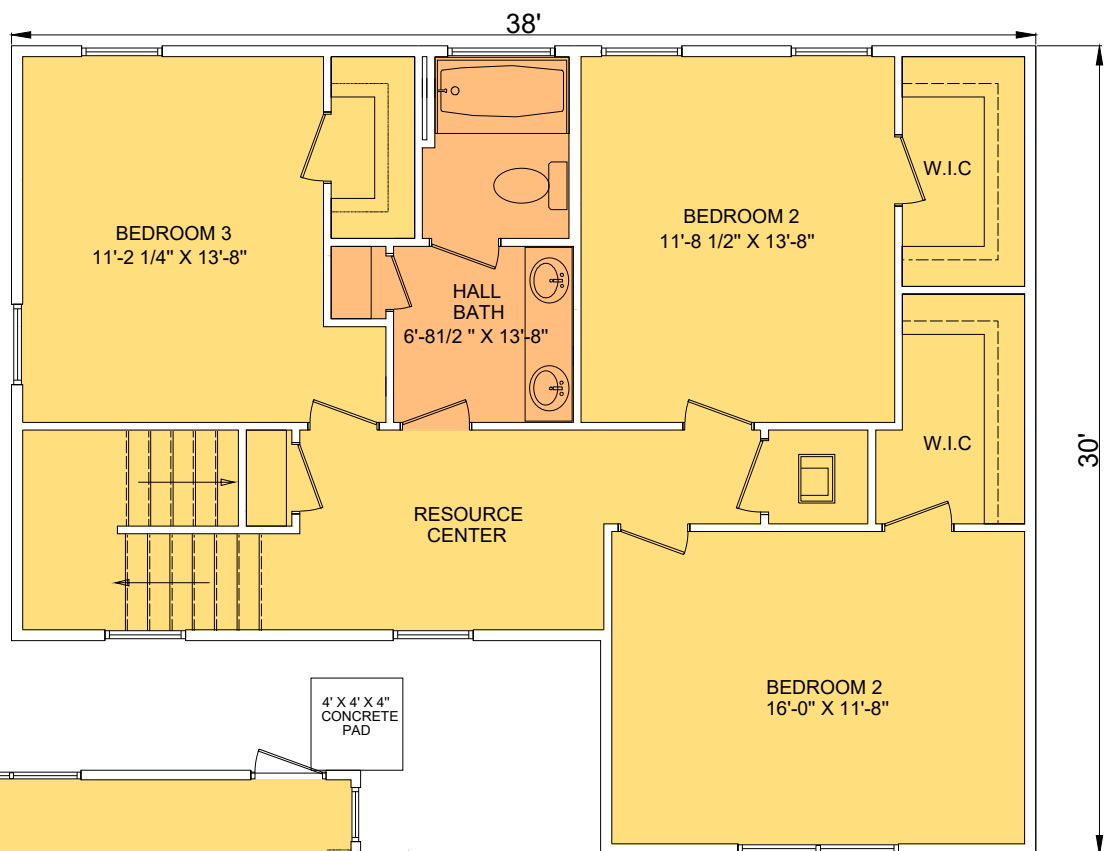

## Middleburg

2228 SF, 4 Bedrooms, 2.5 Baths

Square Footage	
Total	2228
Heated Area	2060
Porches	168

Spacious Master Bedroom with  
Walk in Closet / Large Front  
Porch / Resource Center Upstairs  
1/2 Bath for your Guests / Large  
Kitchen with Nook

All drawings are conceptual renderings, home dimensions may vary and show options not included in base price.