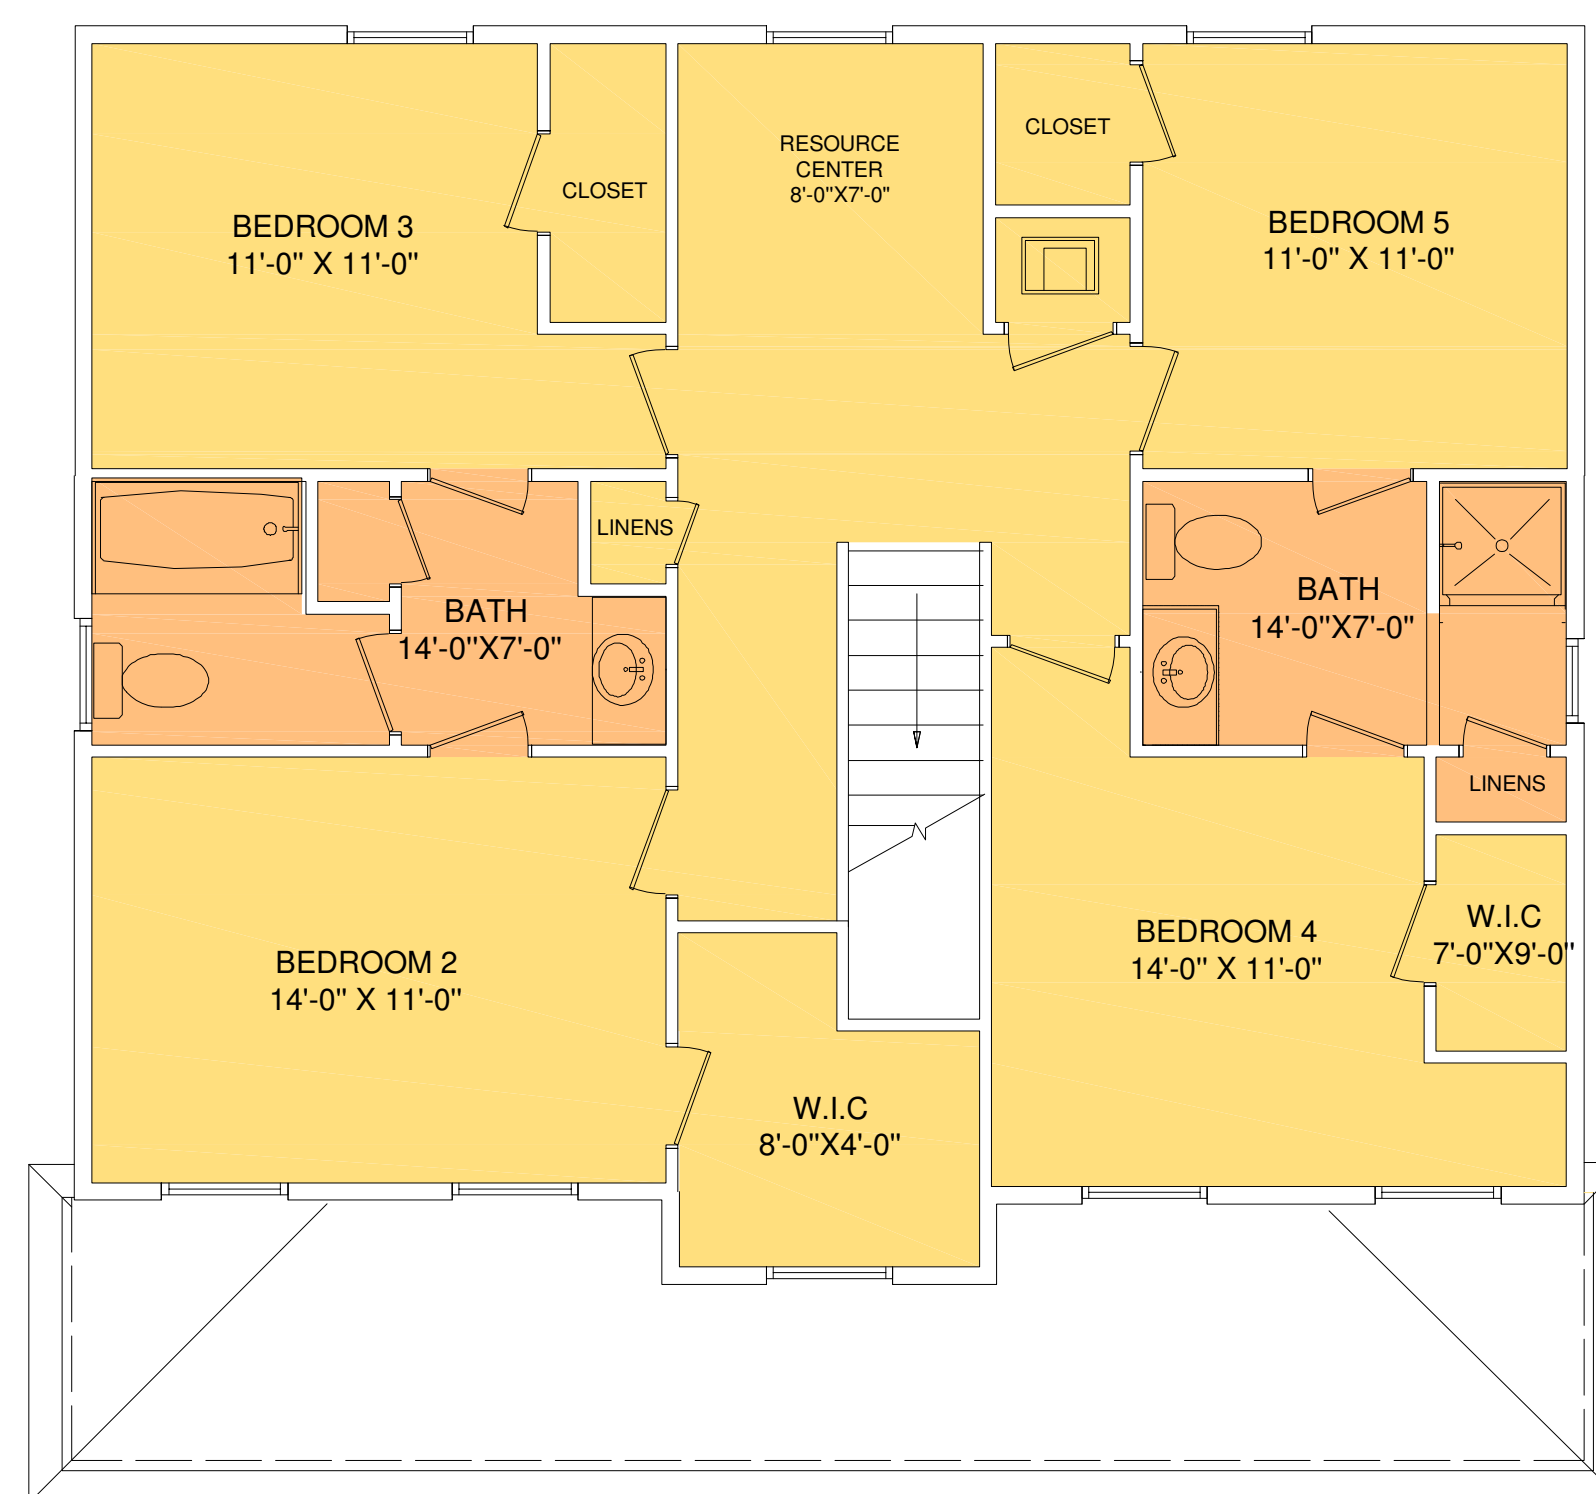

Newnan Grand A
2976 SF, 5 Bedrooms, 3.5 Baths

Square Footage	
Total	2928
Heated Area	2440
Porches	48
Garage	440

Spacious Great Room / Large Down Stairs Master Suite / Glamour Bath with Tub and Shower in Master Bath / 1/2 Bath Down Stairs / w Bedrooms 2 Baths Upstairs / 2 Car Garage