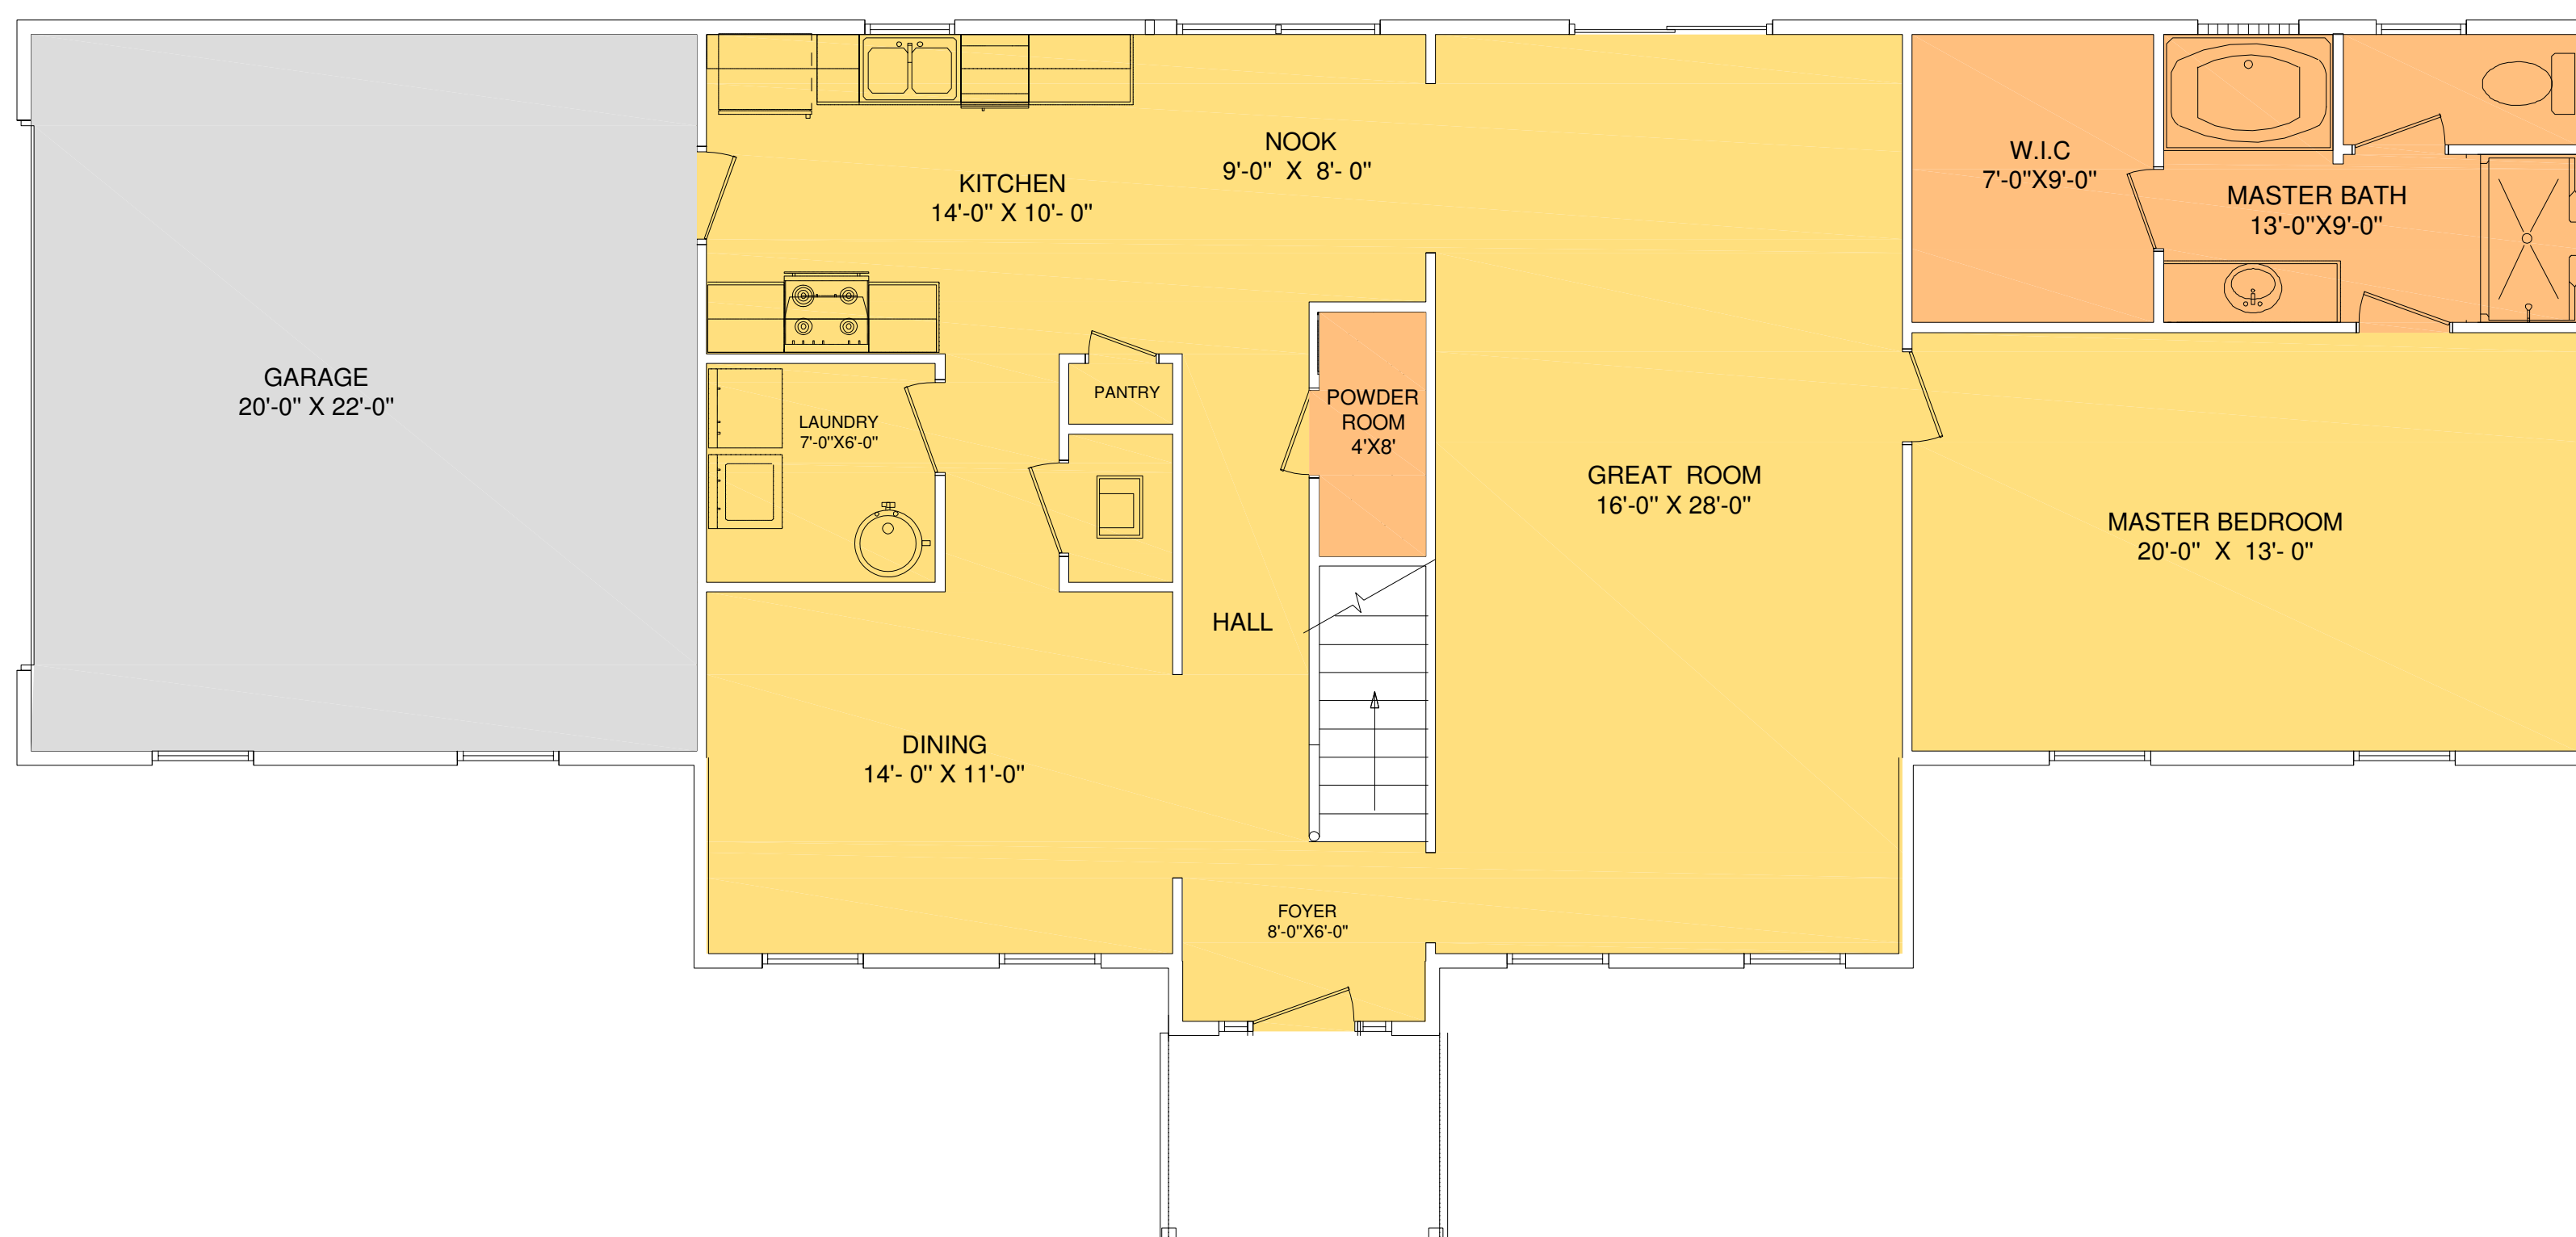

Newnan Grand A
2976 SF, 5 Bedrooms, 3.5 Baths

Square Footage	
Total	2928
Heated Area	2440
Porches	48
Garage	440

Spacious Great Room / Large Down Stairs Master Suite / Glamour Bath with Tub and Shower in Master Bath / 1/2 Bath Down Stairs / w Bedrooms 2 Baths Upstairs / 2 Car Garage