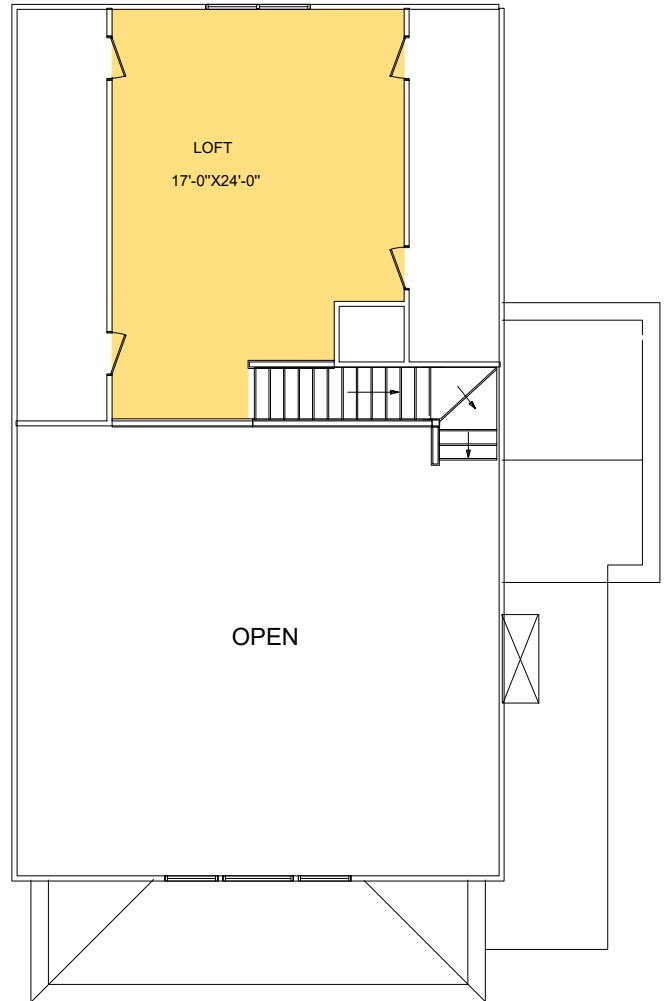

## Highlands

2048 SF, 3 Bedrooms, 2 Baths

Square Footage	
Total	2048
Heated Area	1808
Porches	240

Square Footage	
Total	2048
Heated Area	1808
Porches	164

Mountain Vacation Plan / Large Master Bedroom / Living Area Open to Loft with Large Windows for Light / Loft / Large Covered Porch