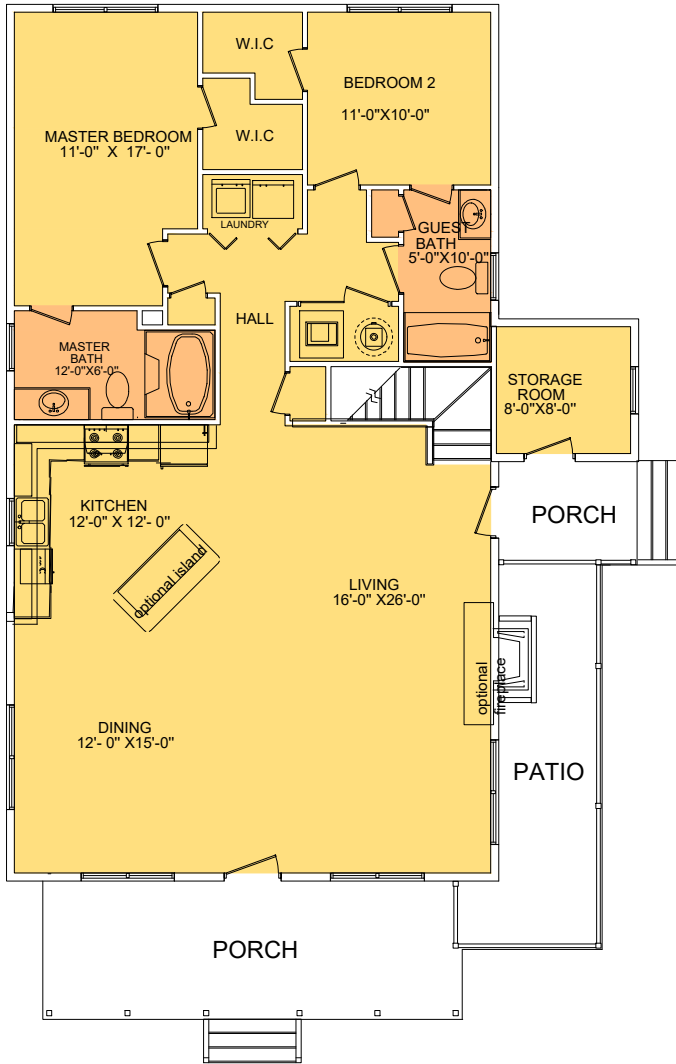

## Highlands

2048 SF, 3 Bedrooms, 2 Baths

Square Footage	
Total	2048
Heated Area	1808
Porches	240

Square Footage	
Total	2048
Heated Area	1808
Porches	164

Mountain Vacation Plan / Large Master Bedroom / Living Area Open to Loft with Large Windows for Light / Loft / Large Covered Porch