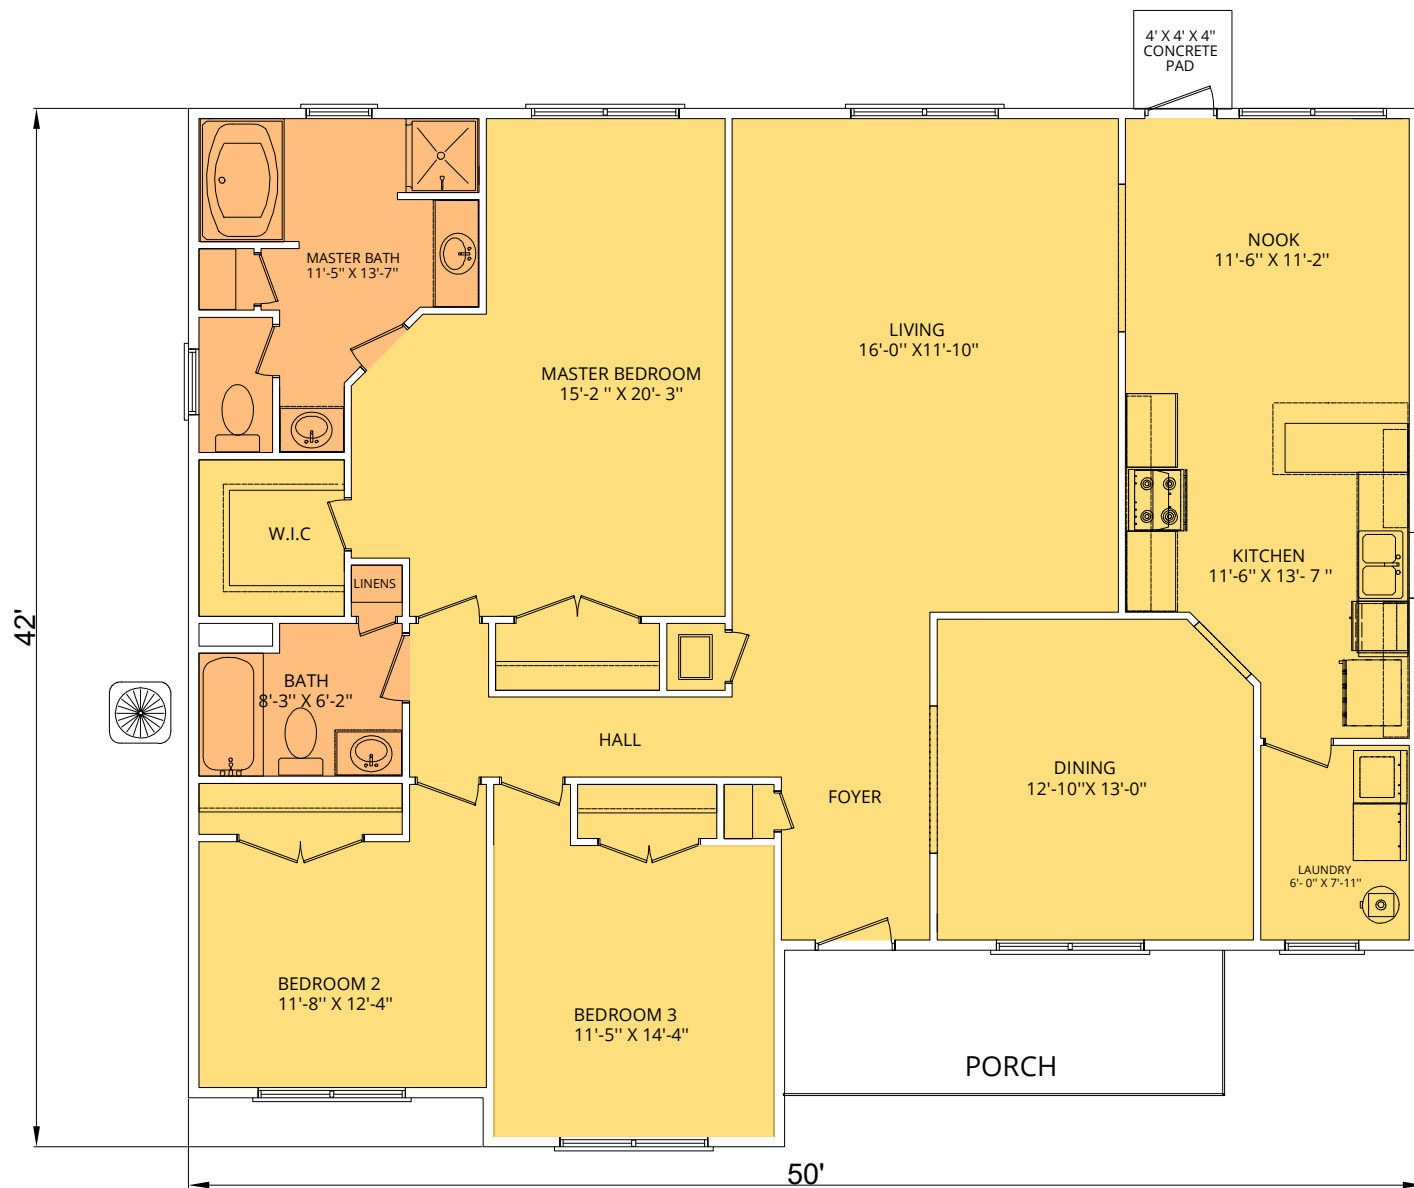

QUALITY FAMILY HOMES, LLC
 DESIGN | BUILD | LIVE

Branford

1976 SF, 3 Bedrooms, 2 Baths

Square Footage	
Total	1976
Heated Area	1868
Porches	108

Spacious Master Bedroom / Luxury Master Bath / Large Living Room and Dining Room / Utility Room / Open Kitchen with Breakfast Area
 Spacious Family Room

All drawings are conceptual renderings, home dimensions may vary and show options not included in base price.