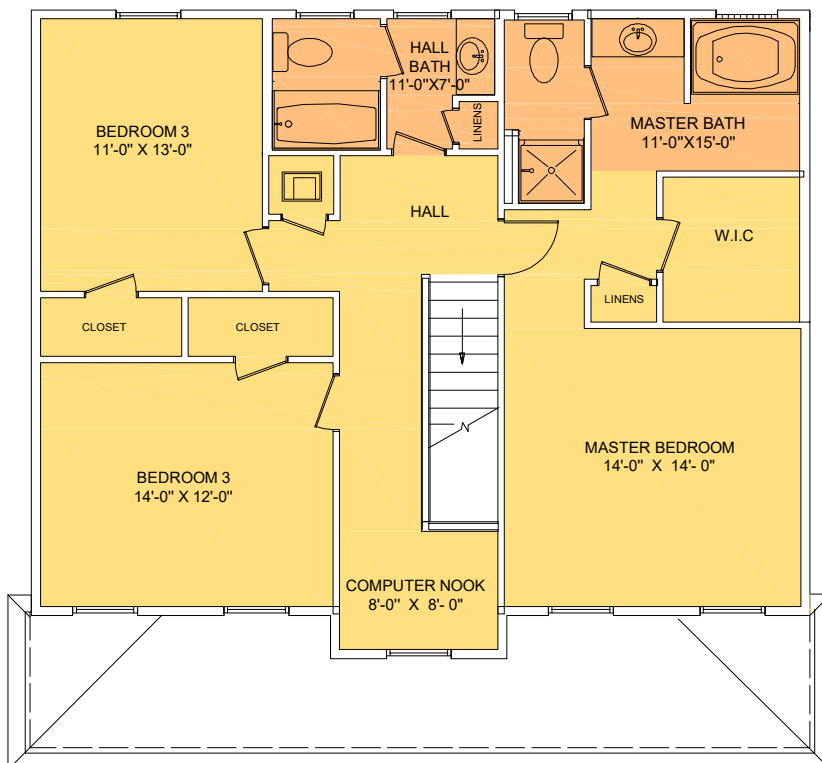

## Newnan B

2248 SF, 3 Bedrooms, 2.5 Baths

Square Footage	
Total	2240
Heated Area	2040
Porches	200

Inviting Front Porch / Large Master Bedroom / Separate Tub and Shower in Master Bath / Walk in Closet / Cook's Kitchen with Eating Area / Large Separate Dining Room