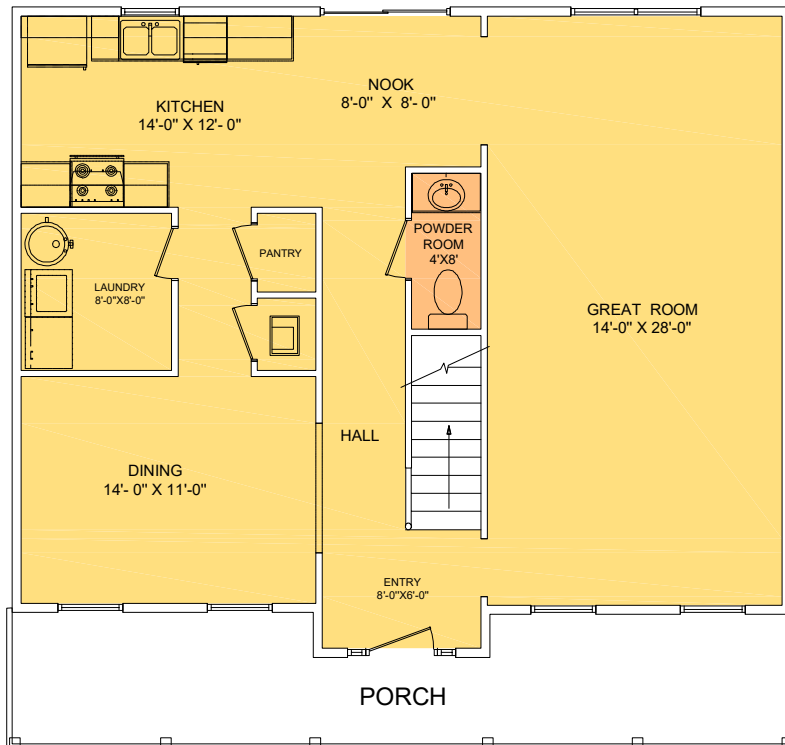

## Newnan B

2248 SF, 3 Bedrooms, 2.5 Baths

Square Footage	
Total	2240
Heated Area	2040
Porches	200

Inviting Front Porch / Large Master Bedroom / Separate Tub and Shower in Master Bath / Walk in Closet / Cook's Kitchen with Eating Area / Large Separate Dining Room