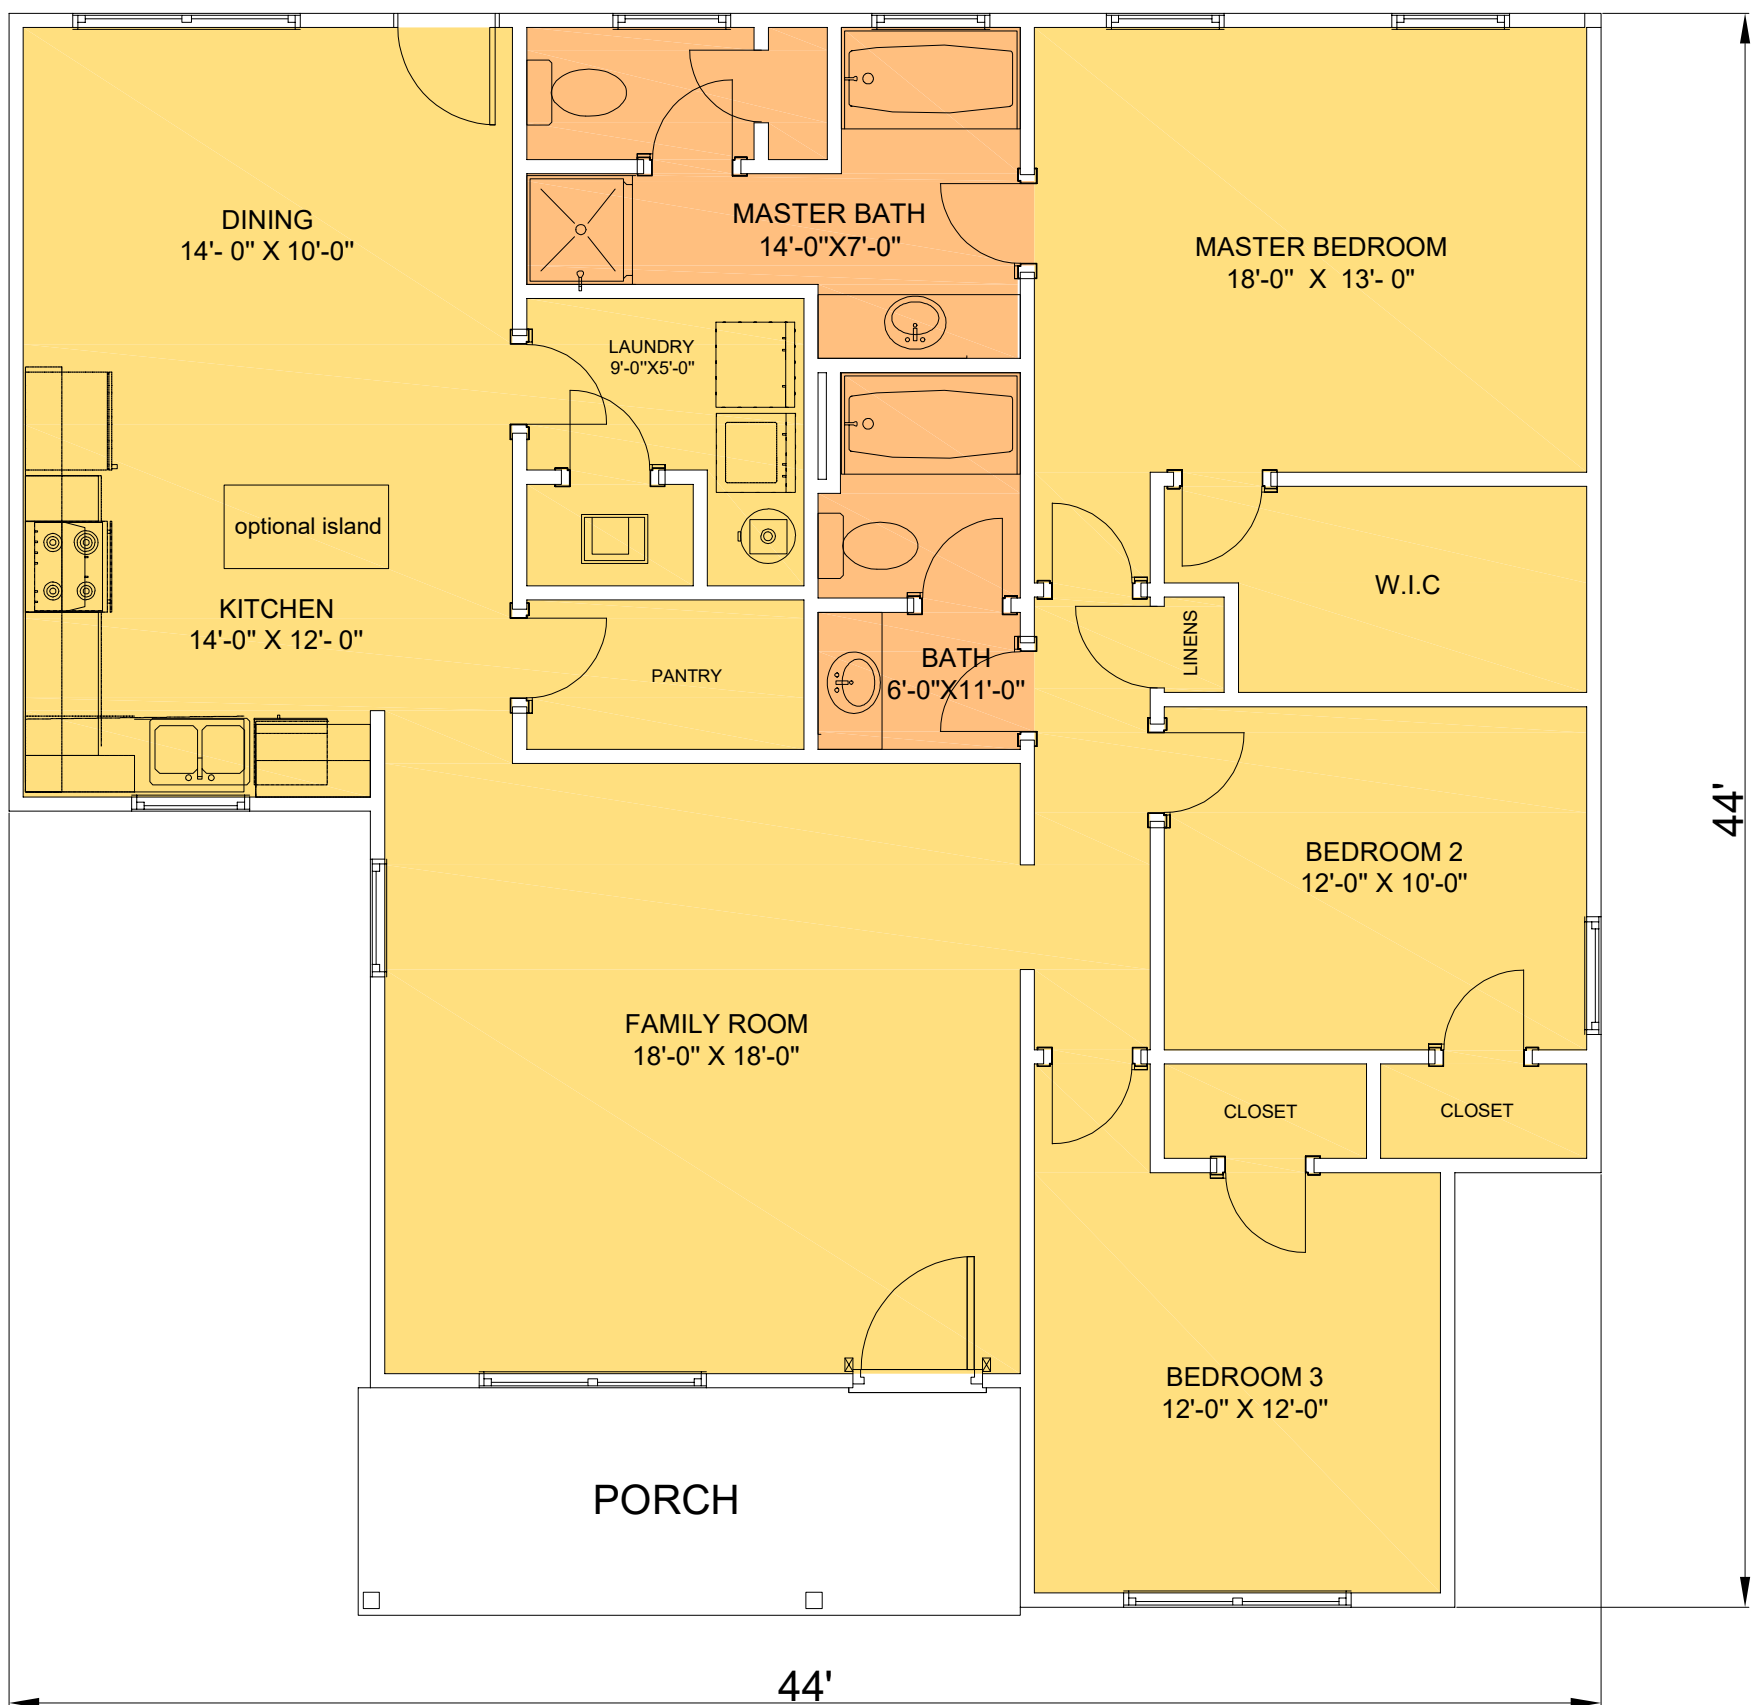

Fort White

1668 SF, 3 Bedrooms, 2 Baths

Square Footage	
Total	1668
Heated Area	1560
Porches	108

- Large Master Bedroom with luxury bath
- Walk in Closet in Master Bedroom
- Welcoming Front Porch
- Large Pantry
- Open Floor Plan