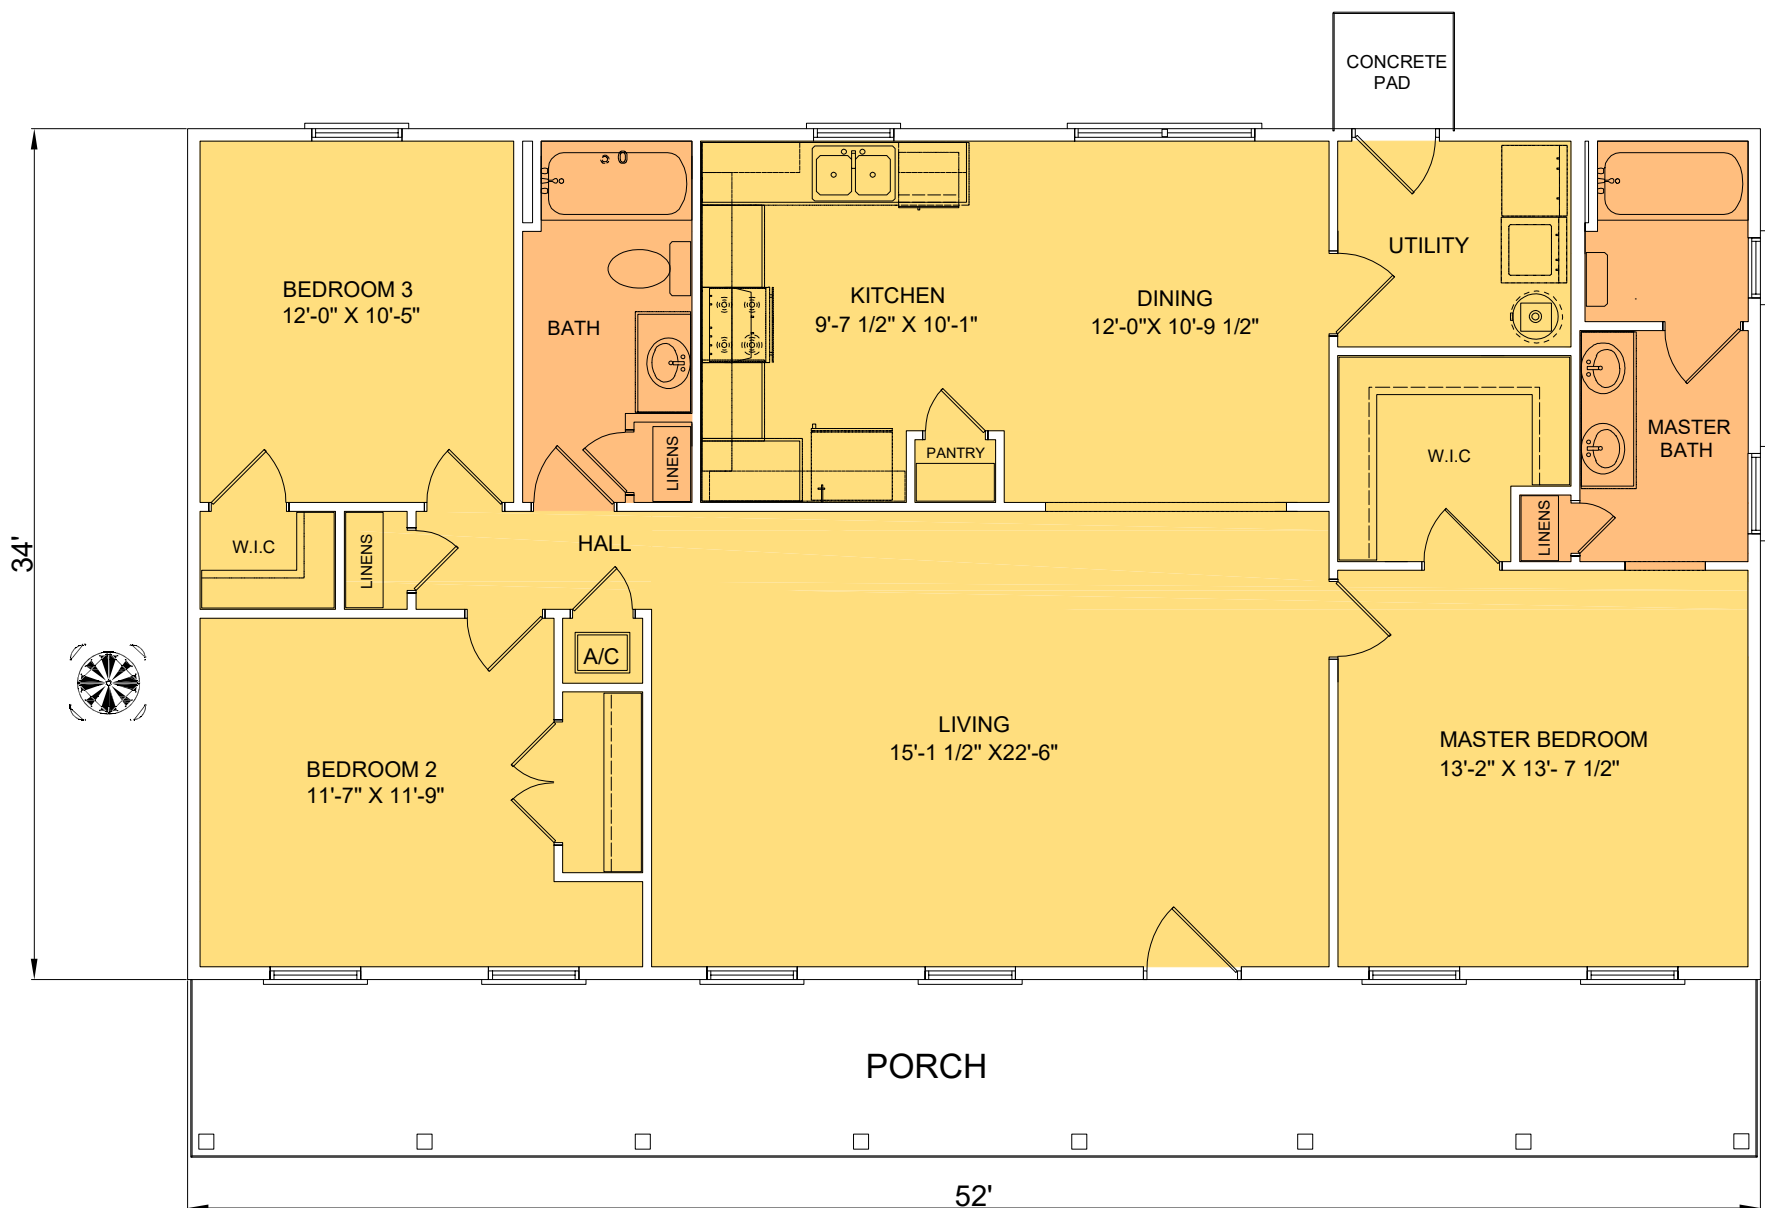

QUALITY FAMILY HOMES, LLC
 DESIGN | BUILD | LIVE

Whigham

1768 SF, 3 Bedrooms, 2 Baths

Square Footage	
Total	1768
Heated Area	1456
Porches	312

Large Front Porch / Spacious Living Area - Can Be Opened to Kitchen / Split Plan / Large Country Kitchen / Walk in Closet in Master Bedroom

All drawings are conceptual renderings, home dimensions may vary and show options not included in base price.