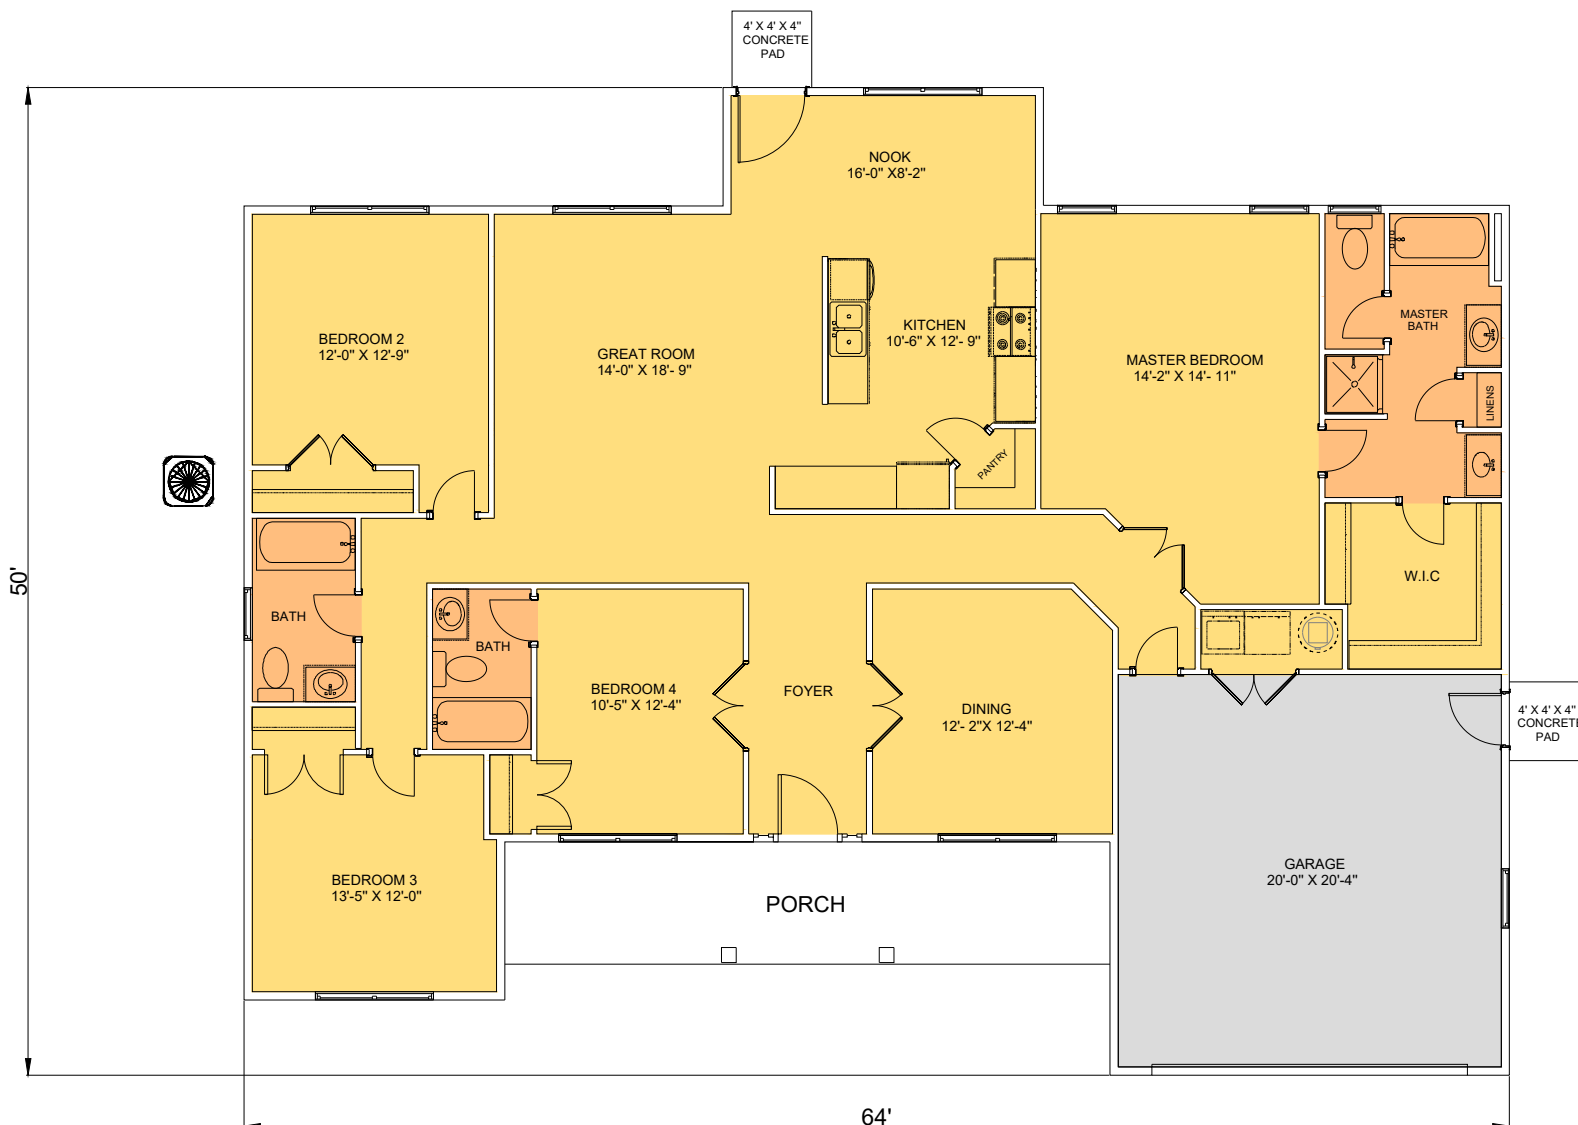

QUALITY FAMILY HOMES, LLC
 DESIGN | BUILD | LIVE

Crawfordville

2691 SF, 4 Bedrooms, 3 Baths

Square Footage	
Total	2691
Heated Area	2101
Porches	186
Garage	404

Spacious Master Bedroom with Luxury Bath / Walk in Closet in Master Bedroom
 Welcoming Front Porch / Spacious Great Room Open to Kitchen and Nook
 Separate Dining Room / 2 car garage with large utility room