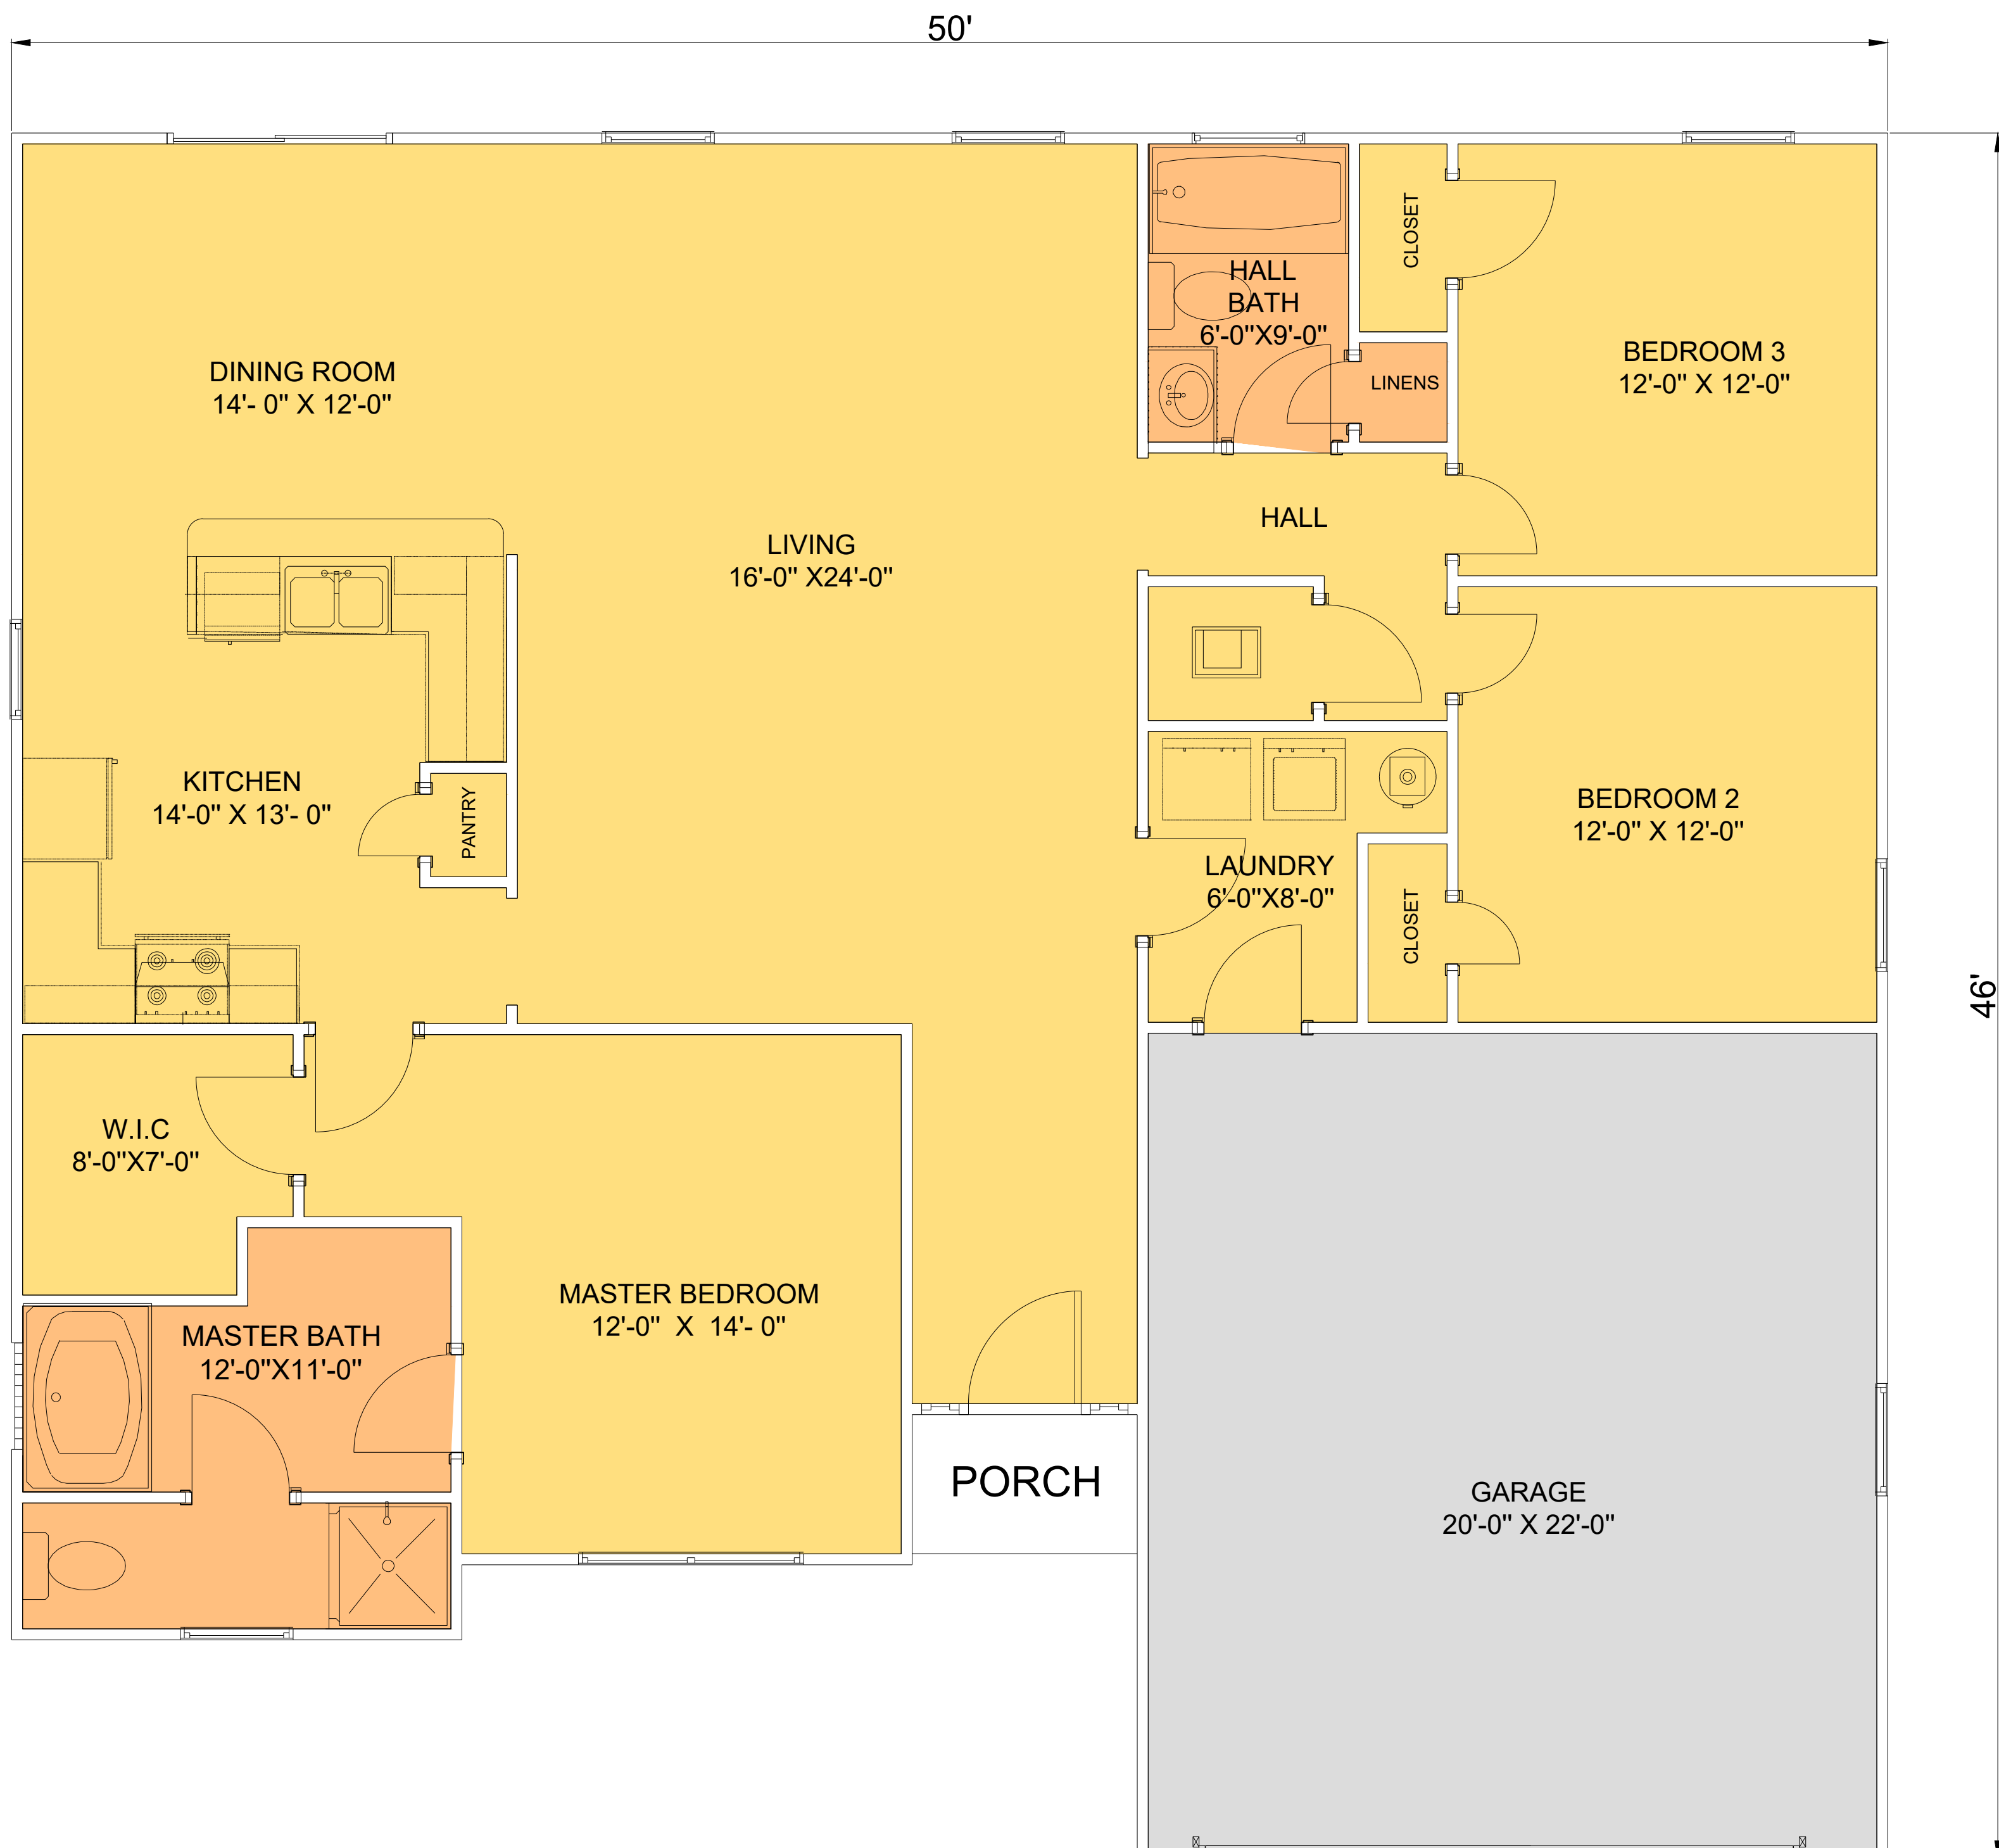

QUALITY FAMILY HOMES, LLC
DESIGN | BUILD | LIVE

Chipley

2084 SF, 3 Bedrooms, 2 Baths

| Square Footage | |
|----------------|------|
| Total | 2084 |
| Heated Area | 1624 |
| Porches | 24 |
| Garage | 436 |

Large Master Bedroom with
Luxury Bath and Walk in Closet
/ Open Floor Plan / 2 Car Garage
with Large Utility Room / Foyer
Opening into Spacious Dining
and Living Room