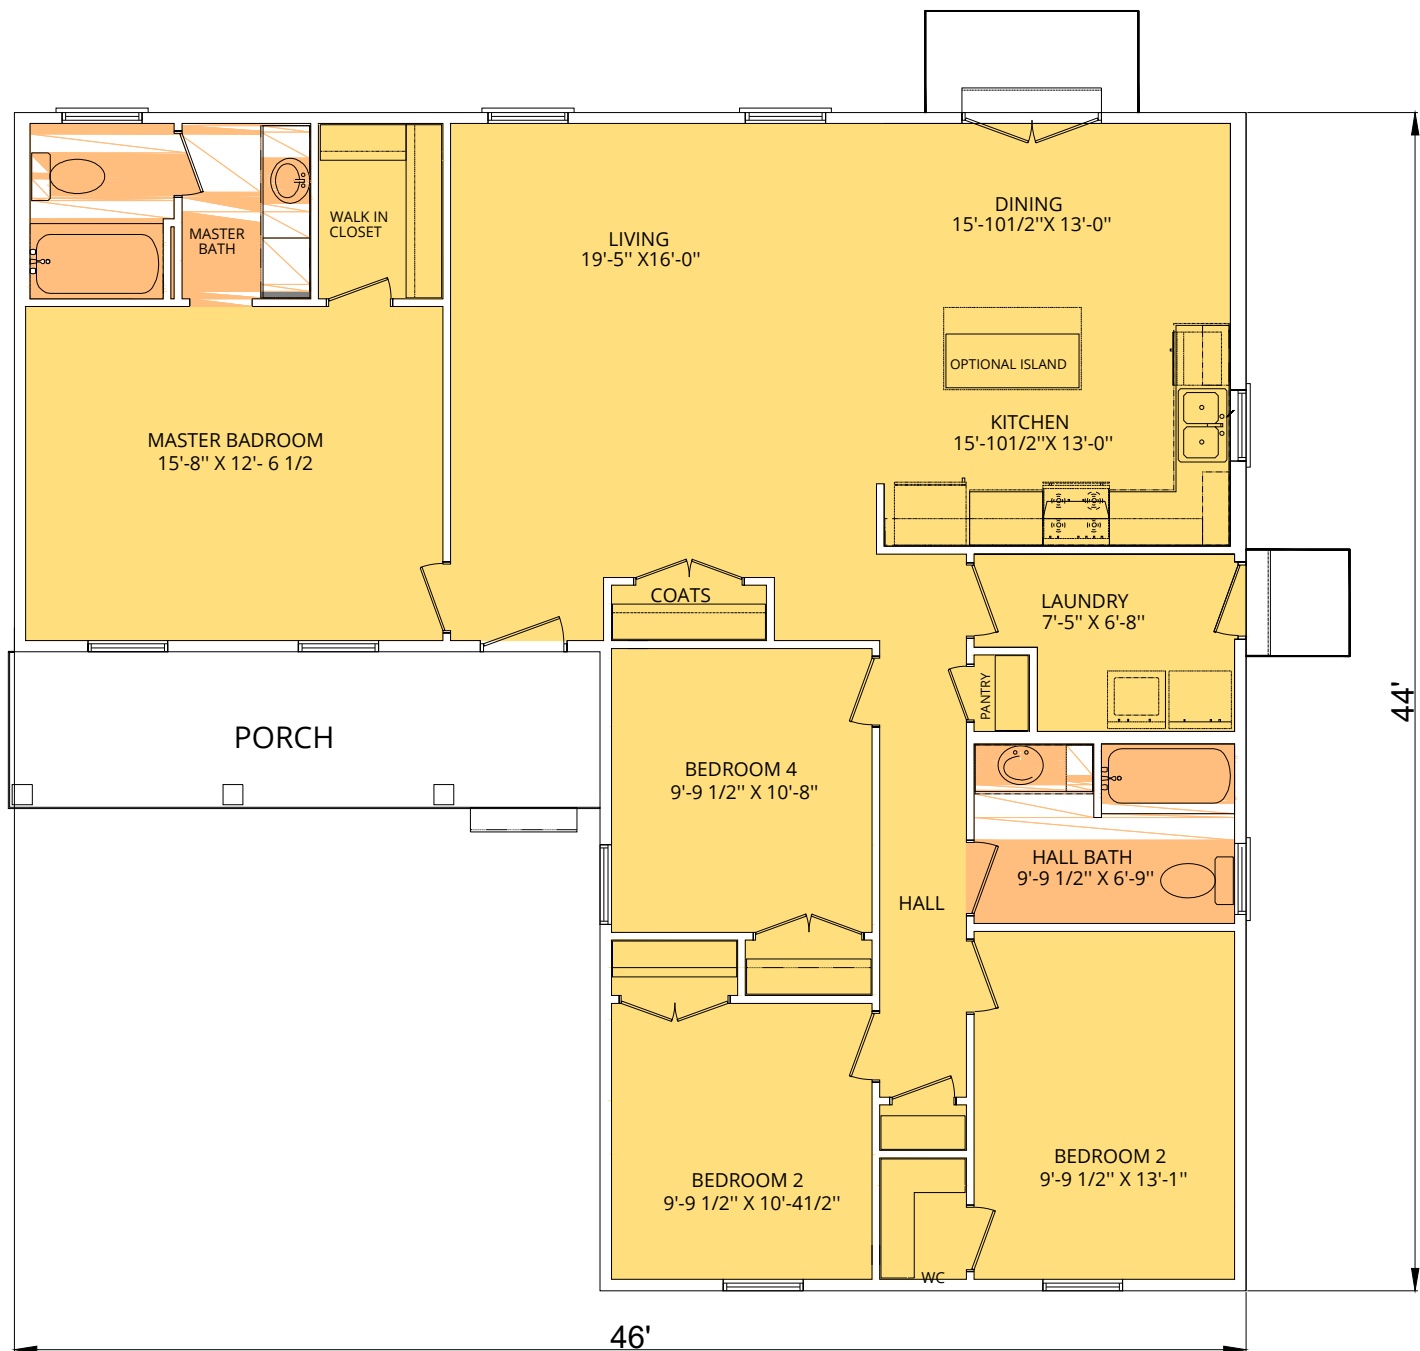

Lloyd

1628 SF, 4 Bedrooms, 2 Baths

Square Footage	
Total	1628
Heated Area	1496
Porches	132

Spacious Open Split Floor Plan / Large Master Bedroom with Walk in Closet / Large Utility Room / Inviting Front Porch