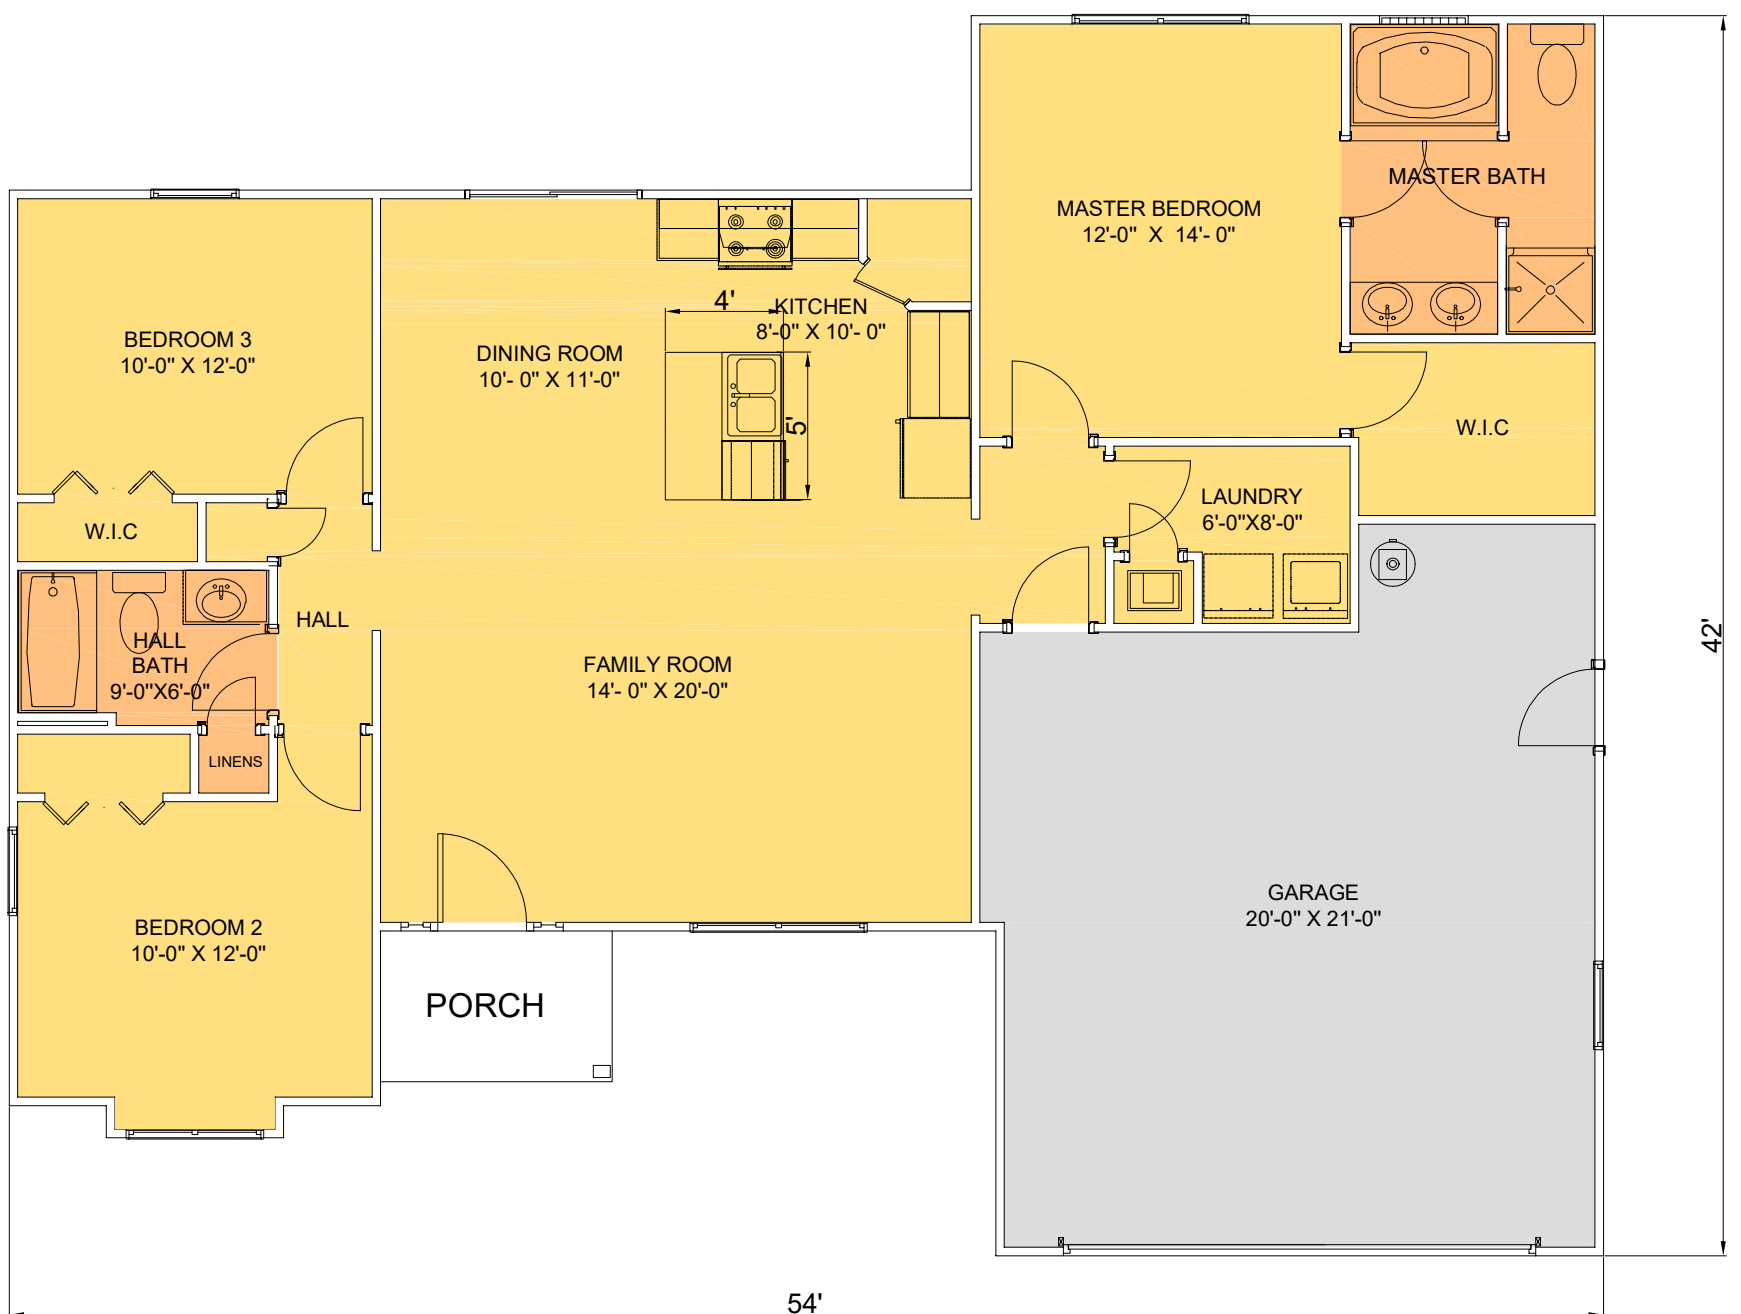

## Zebulon

1824 SF, 3 Bedrooms, 2 Baths

Square Footage	
Total	1824
Heated Area	1356
Porches	48
Garage	420

Large Master Bedroom with Walk in Closet / Open Kitchen Dining and Living Room Split Plan / Tray in Master Bedroom / Stylish Design