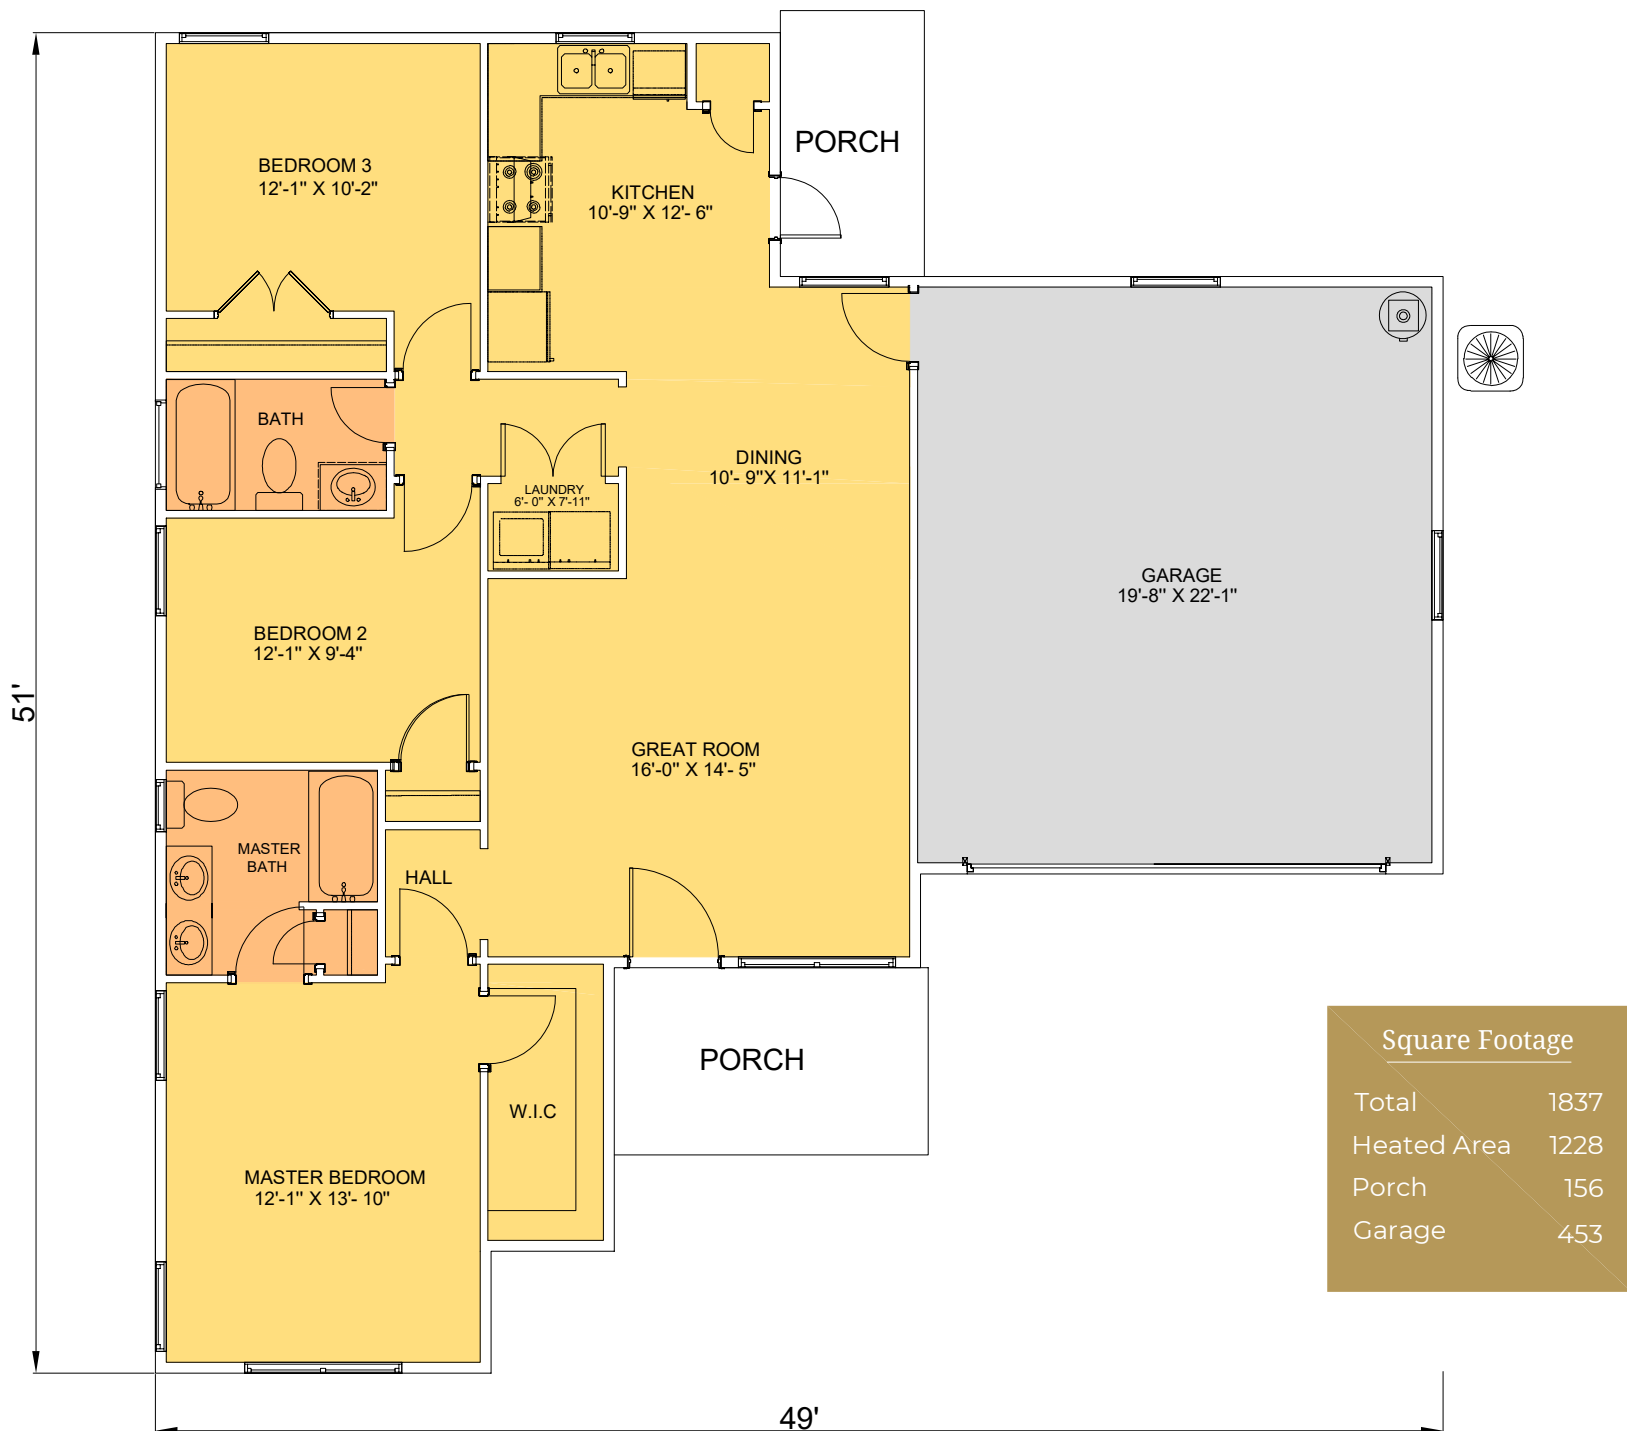

Midway

1837 SF, 3 Bedrooms, 2 Baths

Open Floor Plan / 2 Car Garage / Inviting Front Porch / Relaxing Back Porch off Kitchen

All drawings are conceptual renderings, home dimensions may vary and show options not included in base price.