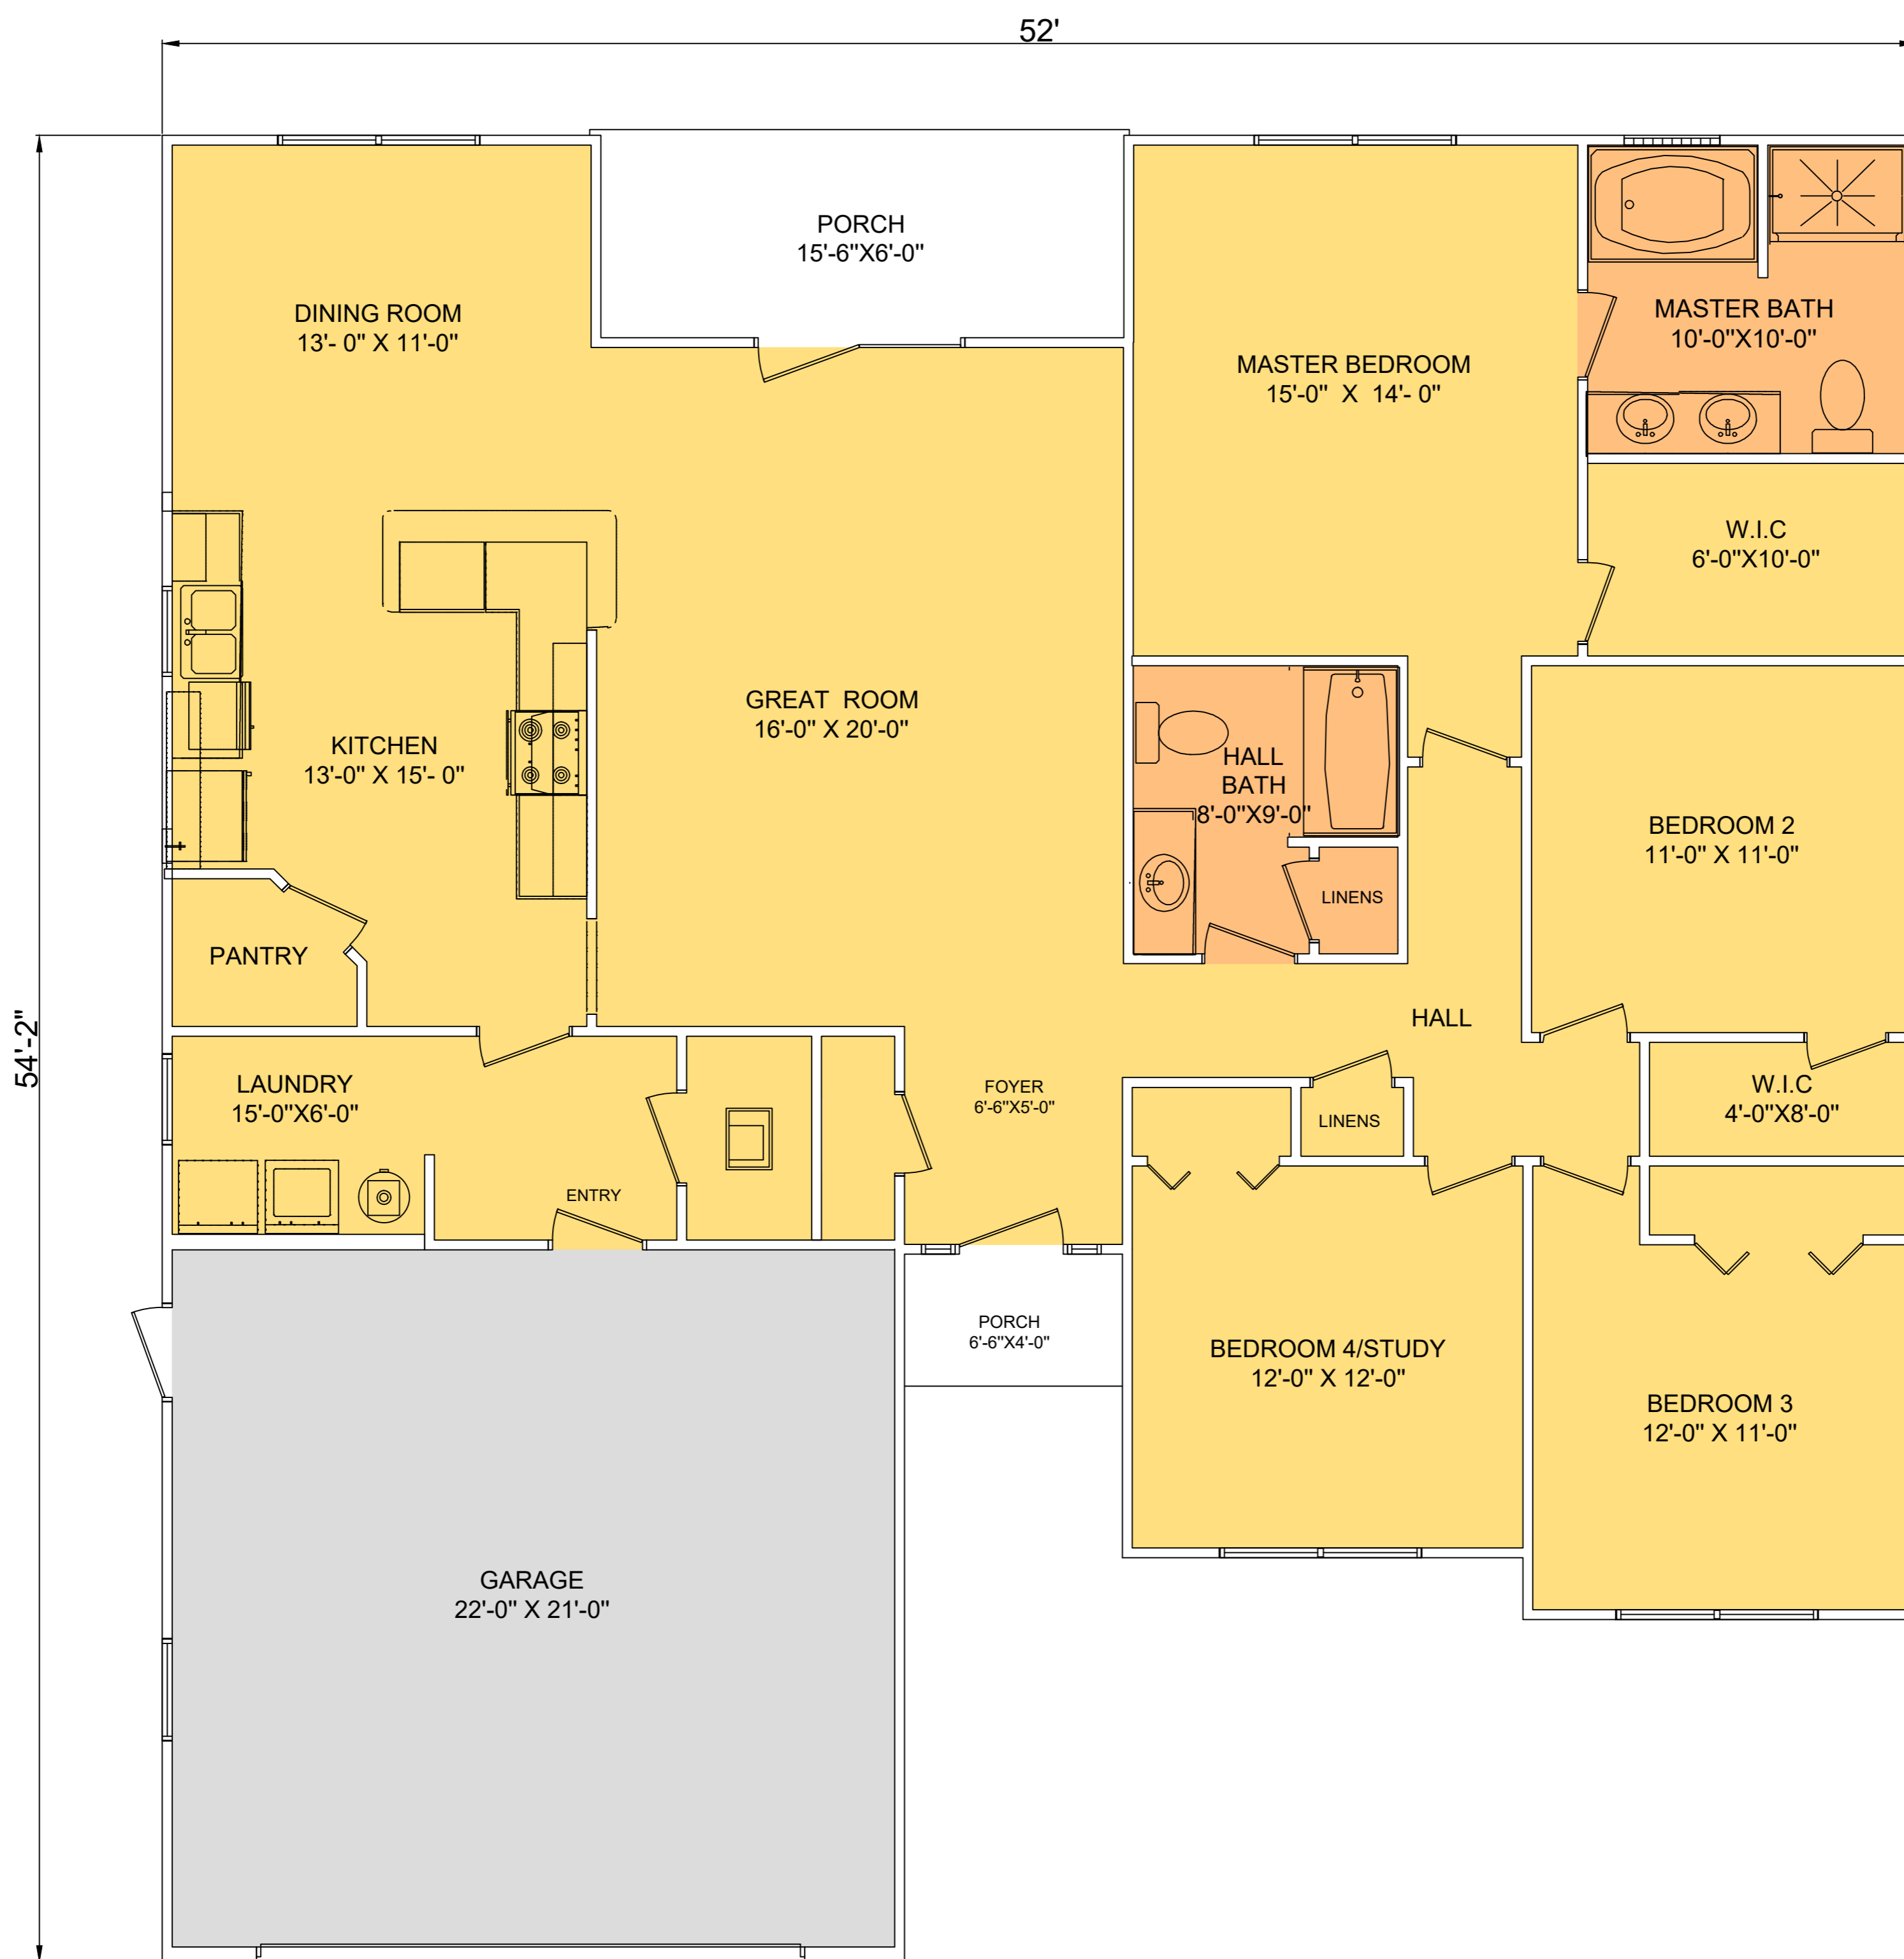

The Ocala
2460 SF, 4 Bedrooms, 2 Baths

Square Footage	
Total	2460
Heated Area	1837
Porches	119
Garage	468

Large Kitchen with Bar Extension
Large Master Bedroom with Luxury Master Bath
Large Great Room 2 Car Garage with Large Utility Room Spacious Back Porch