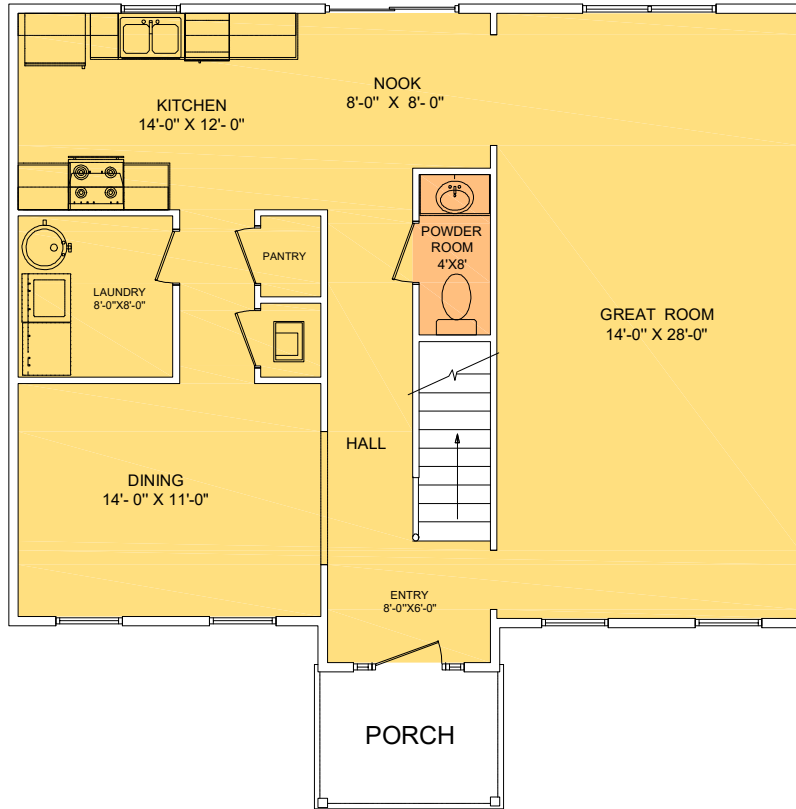

Newnan A

2080 SF, 3 Bedrooms, 2.5 Baths

Square Footage	
Total	2088
Heated Area	2040
Porches	48

Spacious Great Room / Large Master Bedroom / Separate Tub and Shower in Master Bath / Walk in Closet / Cook's Kitchen with Eating Area / Large Separate Dining Room