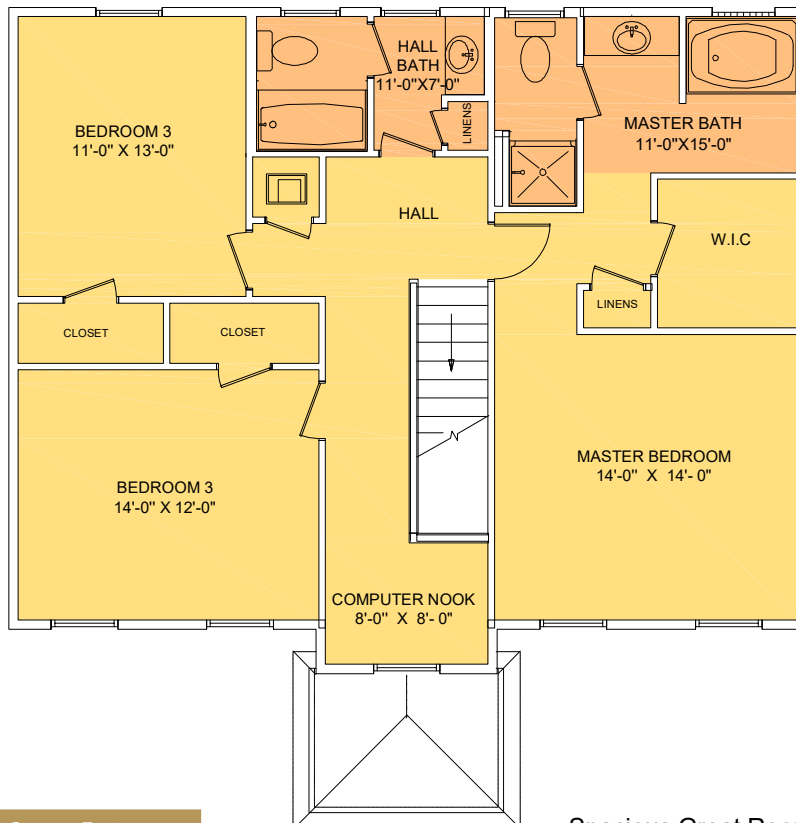

Newnan A

2080 SF, 3 Bedrooms, 2.5 Baths

Square Footage	
Total	2088
Heated Area	2040
Porches	48

Spacious Great Room / Large Master Bedroom / Separate Tub and Shower in Master Bath / Walk in Closet / Cook's Kitchen with Eating Area / Large Separate Dining Room