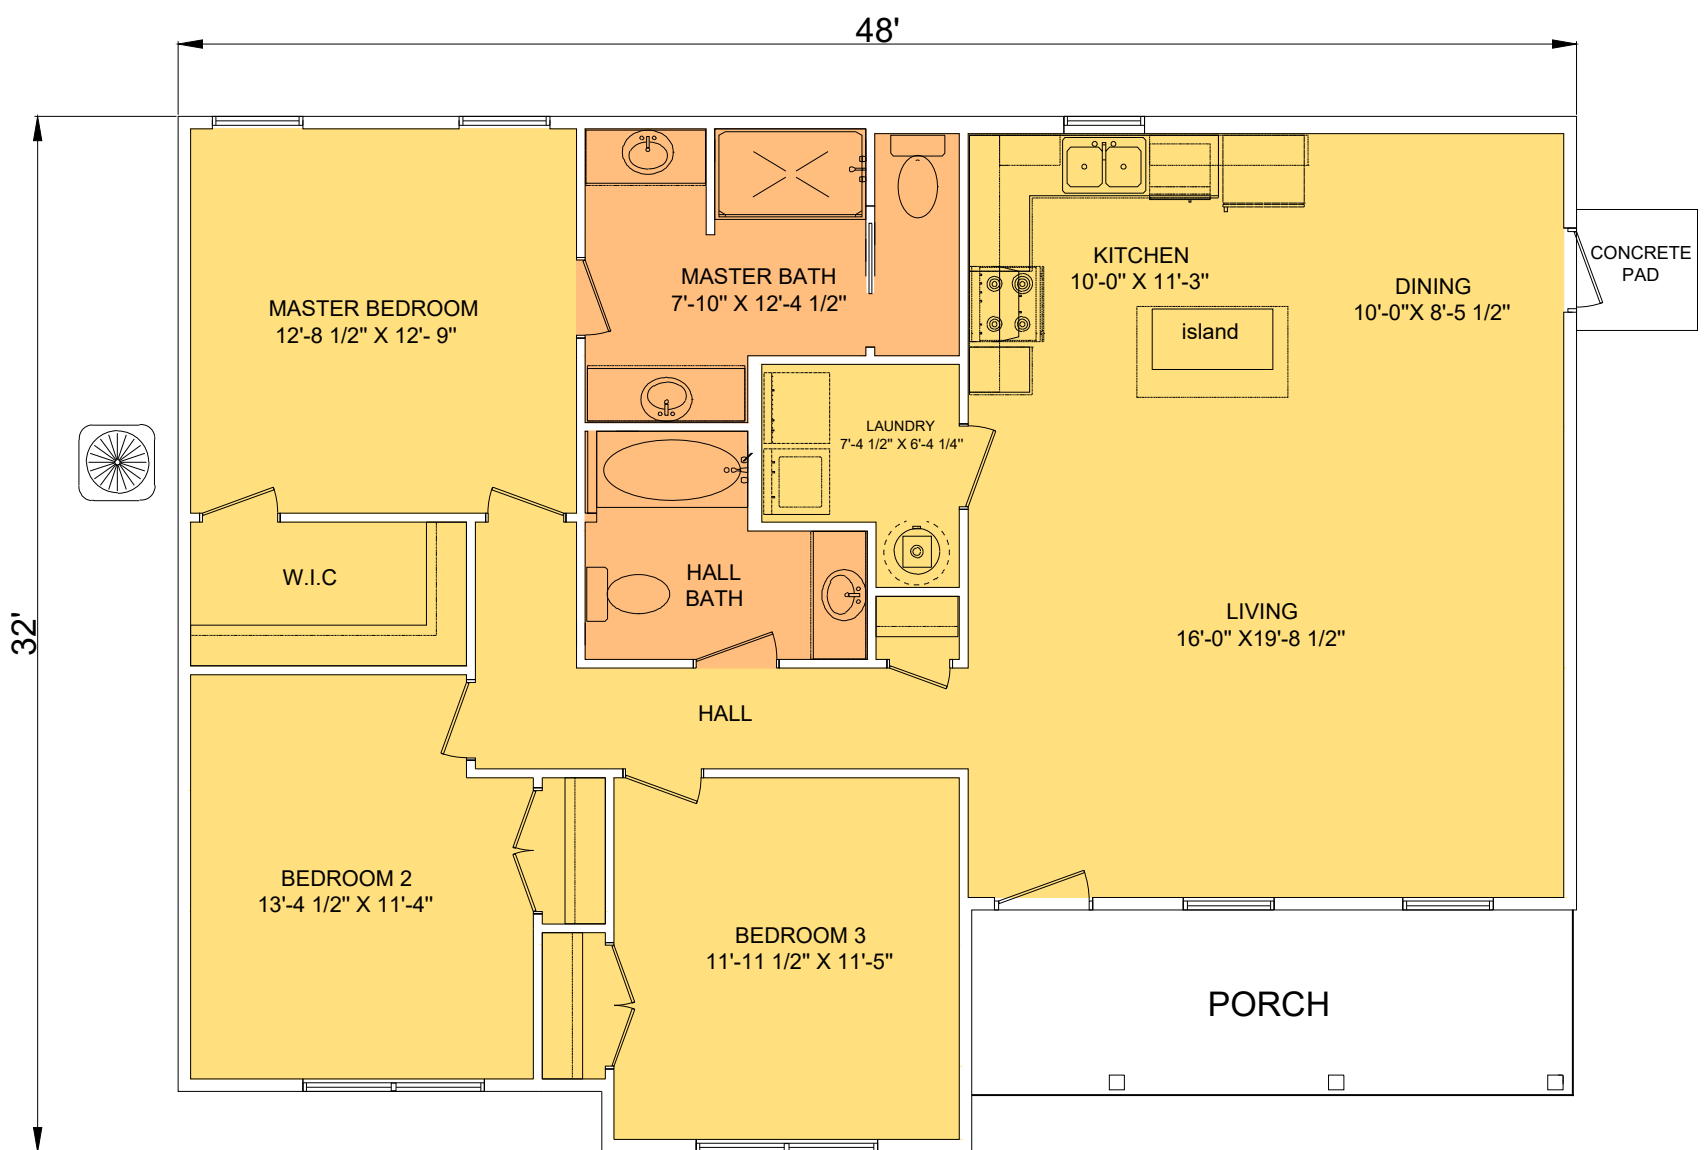

Brunswick

1496 SF, 3 Bedrooms, 2 Baths

Square Footage	
Total	1496
Heated Area	1376
Porches	120

Inviting Front Porch / Spacious Open Floor Plan / Large Master Bedroom with Large Walk in Closet Nice Sized Extra Bedrooms with Walk in Closets